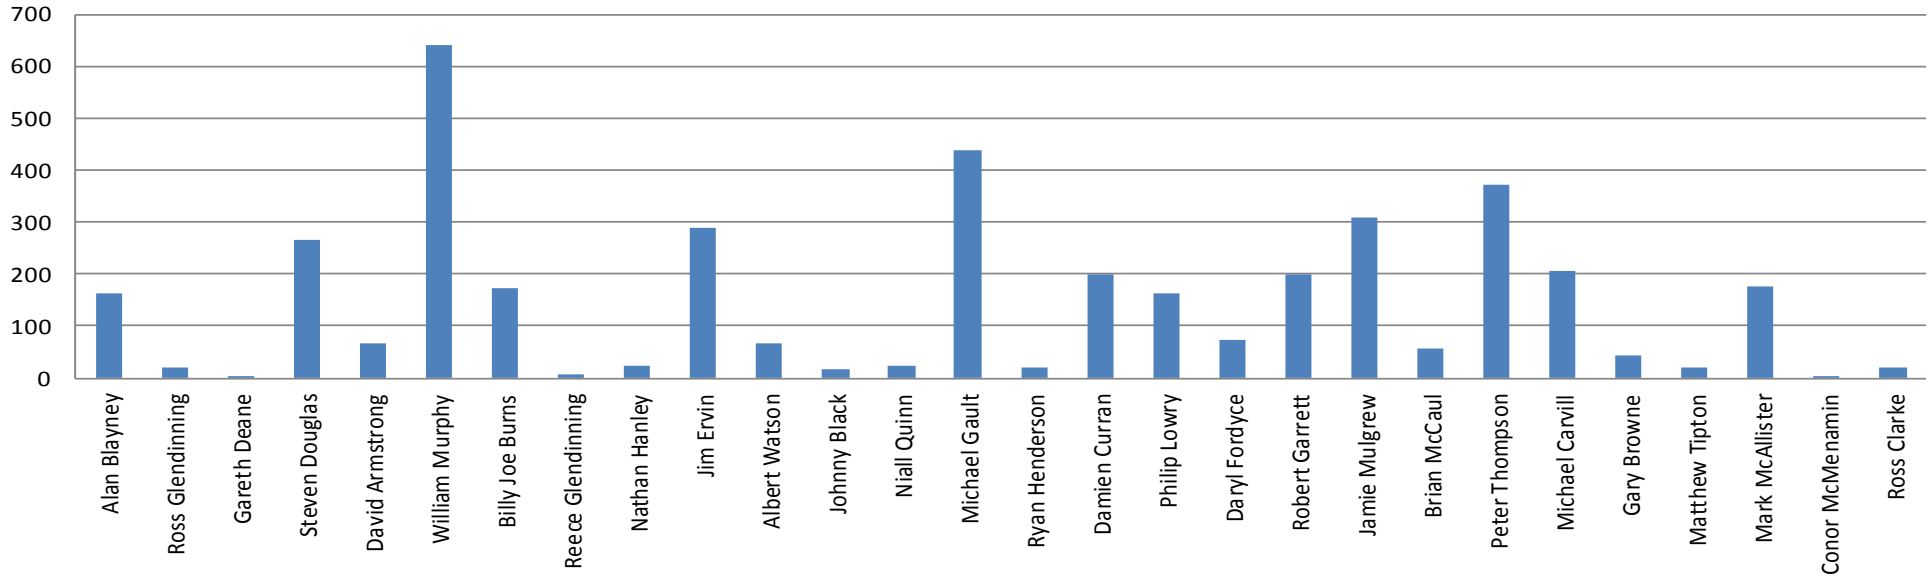

Career appearances