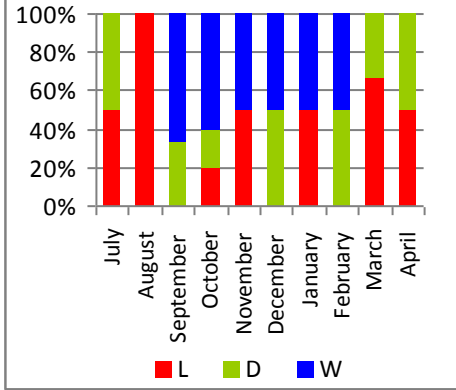

Away Matches

Monthly - Away