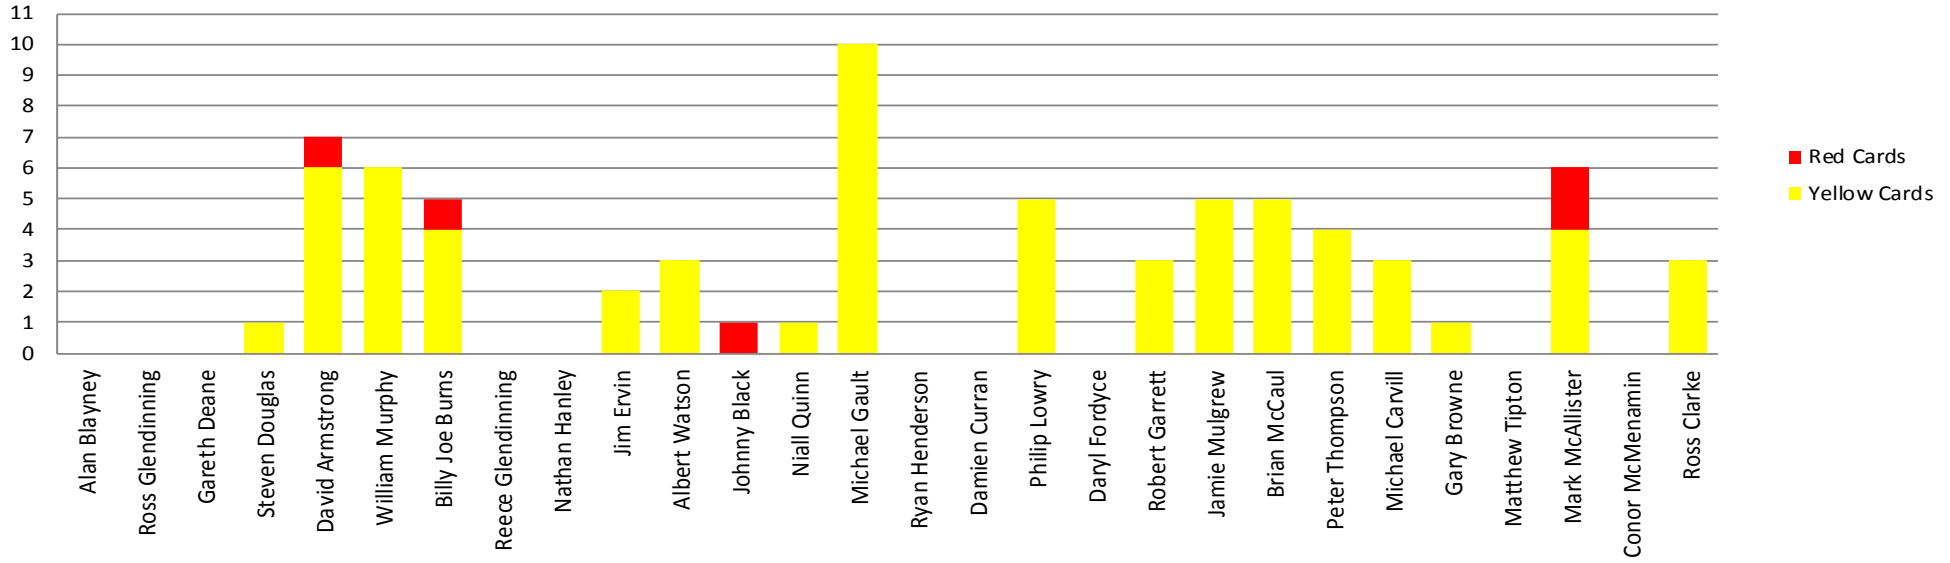

Career appearances

Career goals

Current season appearances

Current season goals

Current season disciplinary record

Percentage of Games played in (either started or as a substitute)

Monthly Performance

Month	HOME						AWAY/N						TOTAL						
	P	W	D	L	F	A	P	W	D	L	F	A	P	W	D	L	F	A	
July	2		2				2		1	1		3	4		3	1		3	
August	3	2	1		7	1	1			1		2	4	2	1	1	7	3	
September	3	1		2	6	4	3	2	1		8	5	6	3	1	2	14	9	
October	2	1		1	2	3	5	3	1	1	8	6	7	4	1	2	10	9	
November	2	1	1		3	2	4	2		2	10	4	6	3	1	2	13	6	
December	3	2		1	4	3	4	2	2		9	4	7	4	2	1	13	7	
January	3	2	1		10	5	2	1		1	5	3	5	3	1	1	15	8	
February	2	1	1		4	2	2	1	1		5	2	4	2	2		9	4	
March	2		1	1	2	4	3		1	2	1	7	5		2	3	3	11	
April	3	1		2	2	3	2		1	1	3	4	5	1	1	3	5	7	
TOTAL	25	11	7	7	40	27	28	11	8	9	49	40	53	22	15	16	89	67	
Updated:	29-Apr																		