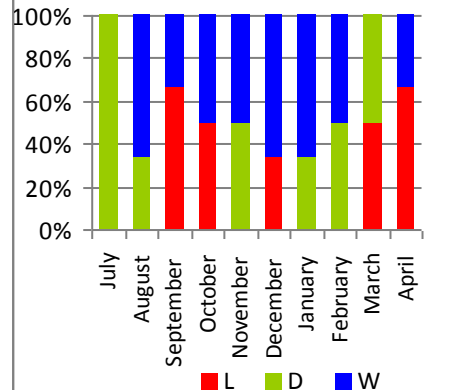

Home Matches

Monthly Performance

Month	HOME						AWAY/N						TOTAL						
	P	W	D	L	F	A	P	W	D	L	F	A	P	W	D	L	F	A	
July	2		2				2		1	1		3	4		3	1		3	
August	3	2	1		7	1	1			1		2	4	2	1	1	7	3	
September	3	1		2	6	4	3	2	1		8	5	6	3	1	2	14	9	
October	2	1		1	2	3	5	3	1	1	8	6	7	4	1	2	10	9	
November	2	1	1		3	2	4	2		2	10	4	6	3	1	2	13	6	
December	3	2		1	4	3	4	2	2		9	4	7	4	2	1	13	7	
January	3	2	1		10	5	2	1		1	5	3	5	3	1	1	15	8	
February	2	1	1		4	2	2	1	1		5	2	4	2	2		9	4	
March	2		1	1	2	4	3		1	2	1	7	5		2	3	3	11	
April	3	1		2	2	3	2		1	1	3	4	5	1	1	3	5	7	
TOTAL	25	11	7	7	40	27	28	11	8	9	49	40	53	22	15	16	89	67	
Updated:	29-Apr																		

Monthly - Home