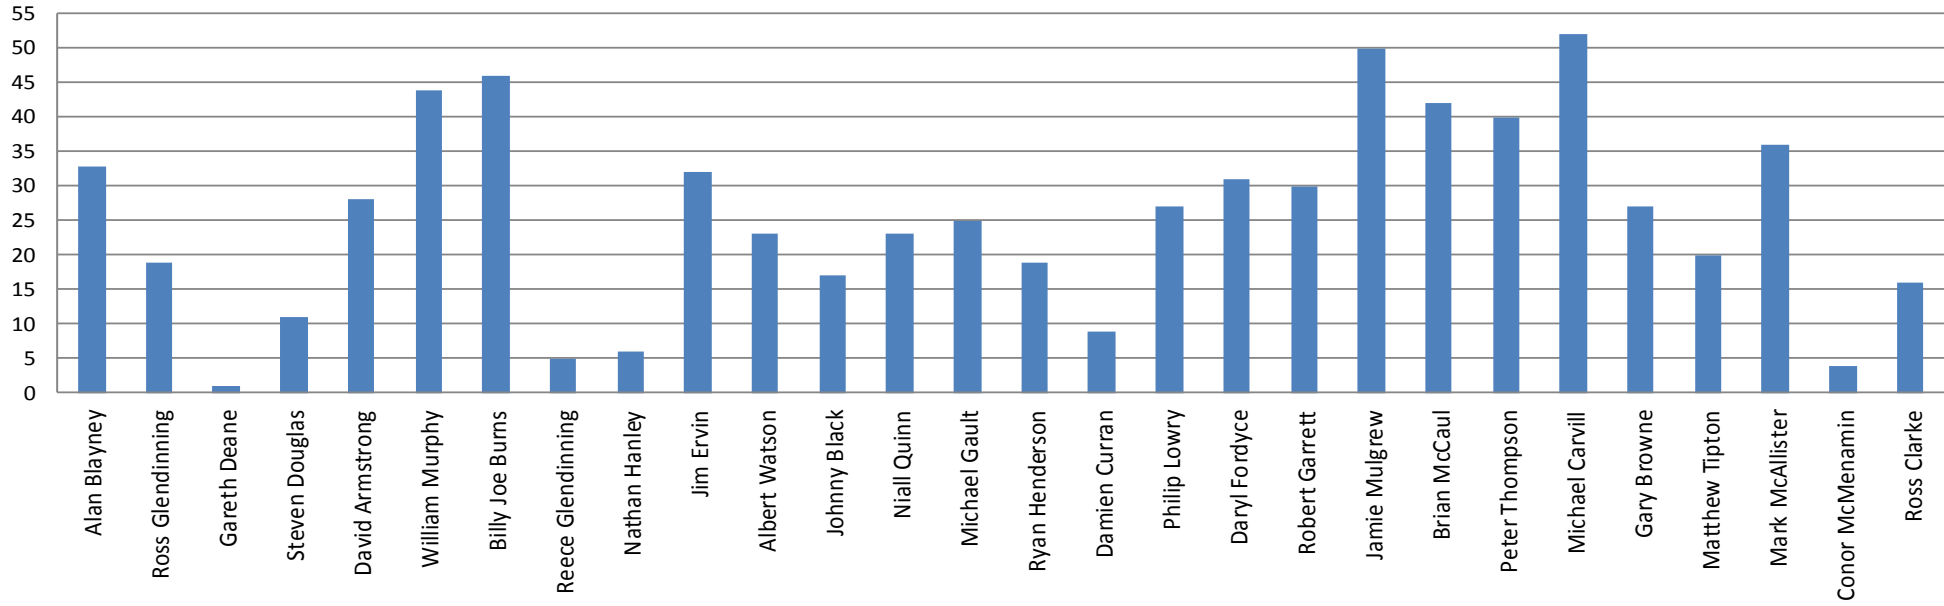

Current season appearances