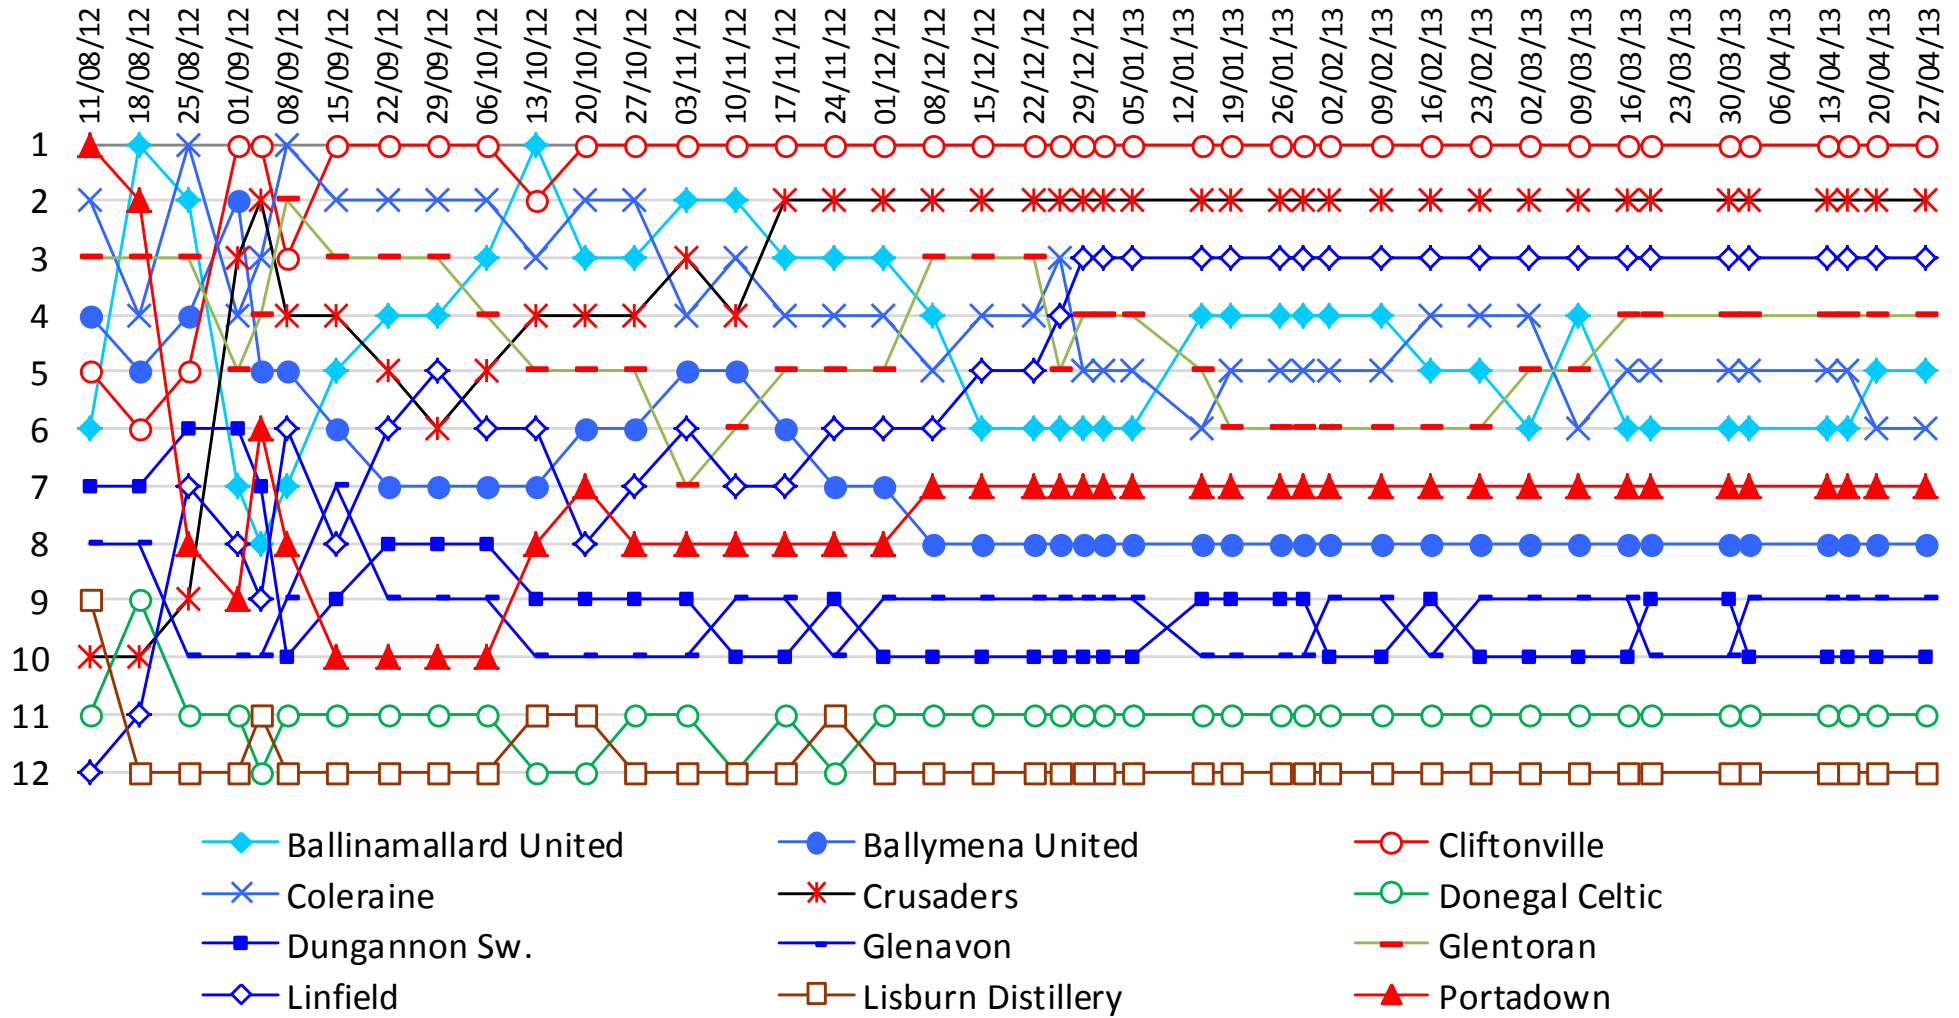

Linfield Statistics 2012/13 Season

LEAGUE TABLE

TEAM	P	W	D	L	F	A	GD	PTS
Cliftonville [C]	38	29	4	5	95	38	57	91
Crusaders	38	26	5	7	82	41	41	83
Linfield	38	17	11	10	69	48	21	62
Glentoran	38	15	12	11	63	44	19	57
Ballinamallard United	38	15	8	15	49	43	6	53
Coleraine	38	13	14	11	50	57	-7	53
Portadown	38	15	10	13	55	55	0	55
Ballymena United	38	11	13	14	54	68	-14	46
Glenavon	38	12	6	20	64	62	2	42
Dungannon Swifts	38	9	13	16	42	58	-16	40
Donegal Celtic	38	6	9	23	32	80	-48	27
Lisburn Distillery [R]	38	4	7	27	29	90	-61	19
Updated:		29/04/2013						

LEAGUE TABLE - ANALYSIS

TEAM	P	W	D	L	F vs A	Pts
Cliftonville [C]	38	76%	11%	13%	2.50	80%
Crusaders	38	68%	13%	18%	2.00	73%
Linfield	38	45%	29%	26%	1.44	54%
Glentoran	38	39%	32%	29%	1.43	50%
Ballinamallard United	38	39%	21%	39%	1.14	46%
Coleraine	38	34%	37%	29%	0.88	46%
Portadown	38	39%	26%	34%	1.00	48%
Ballymena United	38	29%	34%	37%	0.79	40%
Glenavon	38	32%	16%	53%	1.03	37%
Dungannon Swifts	38	24%	34%	42%	0.72	35%
Donegal Celtic	38	16%	24%	61%	0.40	24%
Lisburn Distillery [R]	38	11%	18%	71%	0.32	17%

League Position

Squad No.	Name
1	Alan Blayney
2	Steven Douglas
3	David Armstrong
4	Michael Gault
5	William Murphy
6	Ryan Henderson
7	Damien Curran
8	Philip Lowry
9	Peter Thompson
10	Michael Carvill
12	Billy Joe Burns
14	Reece Glendinning
15	Nathan Hanley
16	Daryl Fordyce
17	Gary Browne
18	Matthew Tipton
19	Ross Glendinning
20	Robert Garrett
21	Jim Ervin
22	Jamie Mulgrew
23	Albert Watson
24	Brian McCaul
25	Mark McCallister
26	Johnny Black
28	Conor McMenamain
31	Niall Quinn
32	Ross Clarke
35	Gareth Deane