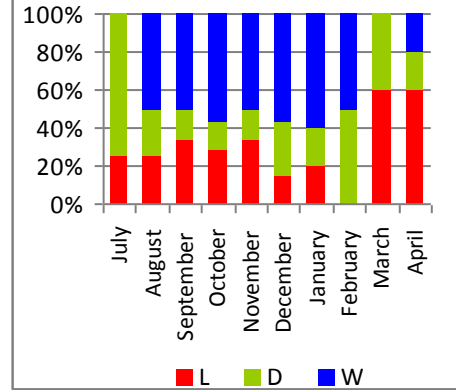

All Matches

Monthly - Overall