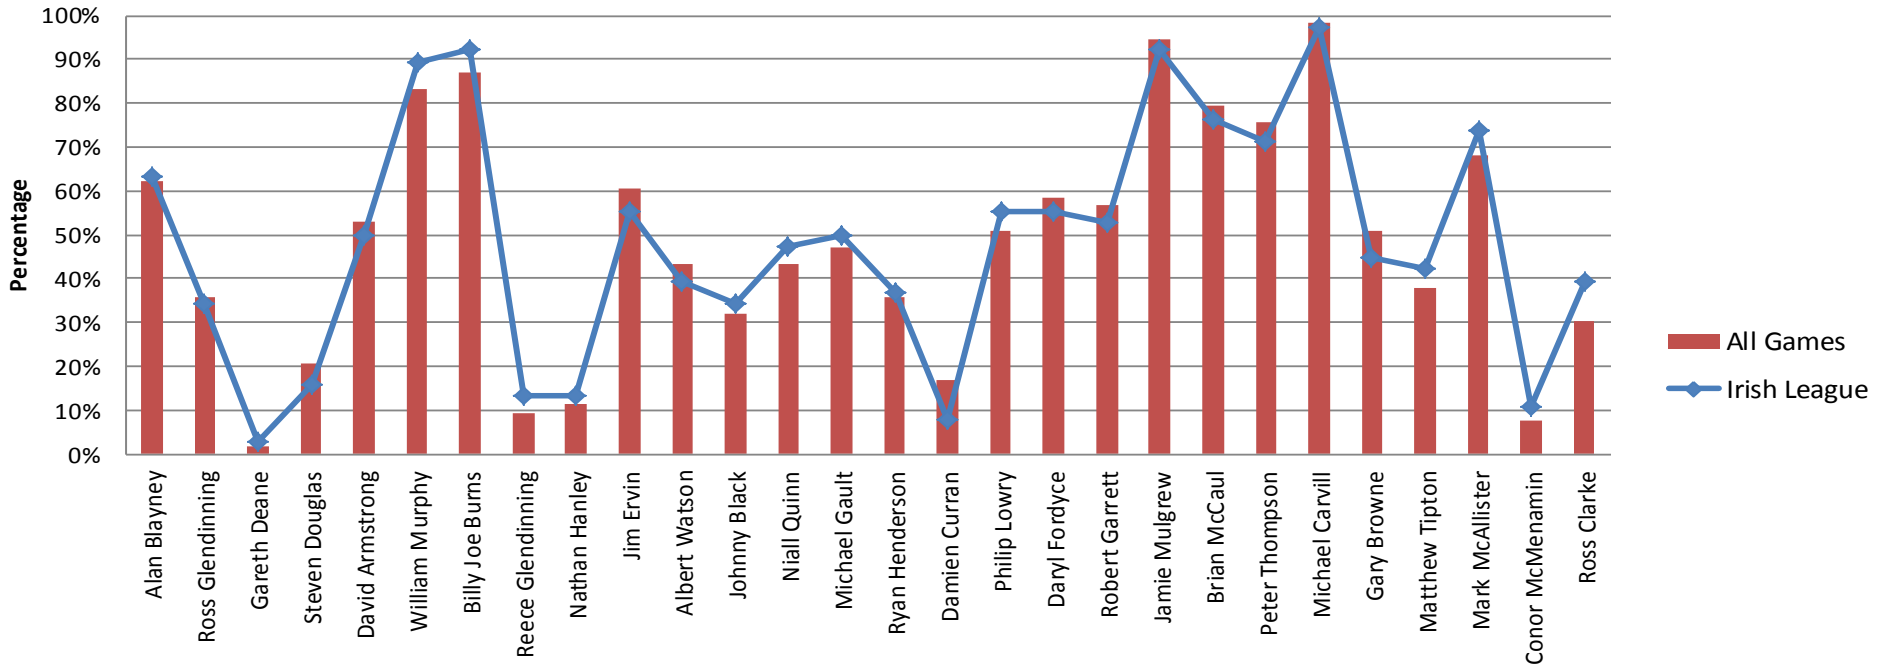

Career appearances

Career goals

Current season appearances

Current season goals

Current season disciplinary record

Percentage of Games played in (either started or as a substitute)

Monthly Performance

Month	HOME						AWAY/N						TOTAL						
	P	W	D	L	F	A	P	W	D	L	F	A	P	W	D	L	F	A	
July	2		2				2		1	1		3	4		3	1		3	
August	3	2	1		7	1	1			1		2	4	2	1	1	7	3	
September	3	1		2	6	4	3	2	1		8	5	6	3	1	2	14	9	
October	2	1		1	2	3	5	3	1	1	8	6	7	4	1	2	10	9	
November	2	1	1		3	2	4	2		2	10	4	6	3	1	2	13	6	
December	3	2		1	4	3	4	2	2		9	4	7	4	2	1	13	7	
January	3	2	1		10	5	2	1		1	5	3	5	3	1	1	15	8	
February	2	1	1		4	2	2	1	1		5	2	4	2	2		9	4	
March	2		1	1	2	4	3		1	2	1	7	5		2	3	3	11	
April	3	1		2	2	3	2		1	1	3	4	5	1	1	3	5	7	
TOTAL	25	11	7	7	40	27	28	11	8	9	49	40	53	22	15	16	89	67	
Updated:	29-Apr																		