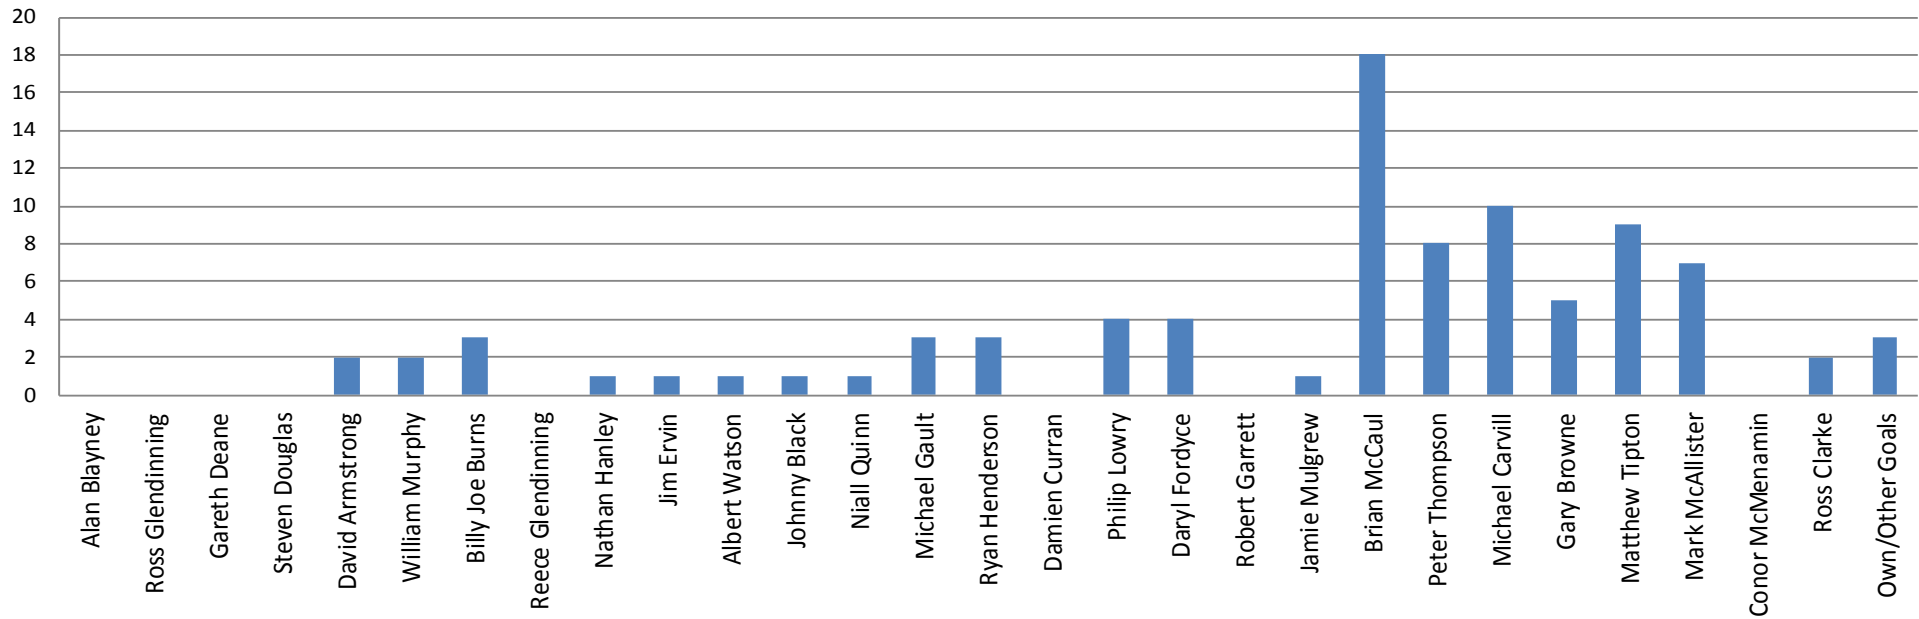

Career appearances

Career goals

Current season appearances

Current season goals

Current season disciplinary record

Percentage of Games played in (either started or as a substitute)

Monthly Performance

Month	HOME						AWAY/N						TOTAL						
	P	W	D	L	F	A	P	W	D	L	F	A	P	W	D	L	F	A	
July	2		2				2		1	1		3	4		3	1		3	
August	3	2	1		7	1	1			1		2	4	2	1	1	7	3	
September	3	1		2	6	4	3	2	1		8	5	6	3	1	2	14	9	
October	2	1		1	2	3	5	3	1	1	8	6	7	4	1	2	10	9	
November	2	1	1		3	2	4	2		2	10	4	6	3	1	2	13	6	
December	3	2		1	4	3	4	2	2		9	4	7	4	2	1	13	7	
January	3	2	1		10	5	2	1		1	5	3	5	3	1	1	15	8	
February	2	1	1		4	2	2	1	1		5	2	4	2	2		9	4	
March	2		1	1	2	4	3		1	2	1	7	5		2	3	3	11	
April	3	1		2	2	3	2		1	1	3	4	5	1	1	3	5	7	
TOTAL	25	11	7	7	40	27	28	11	8	9	49	40	53	22	15	16	89	67	
Updated:	29-Apr																		