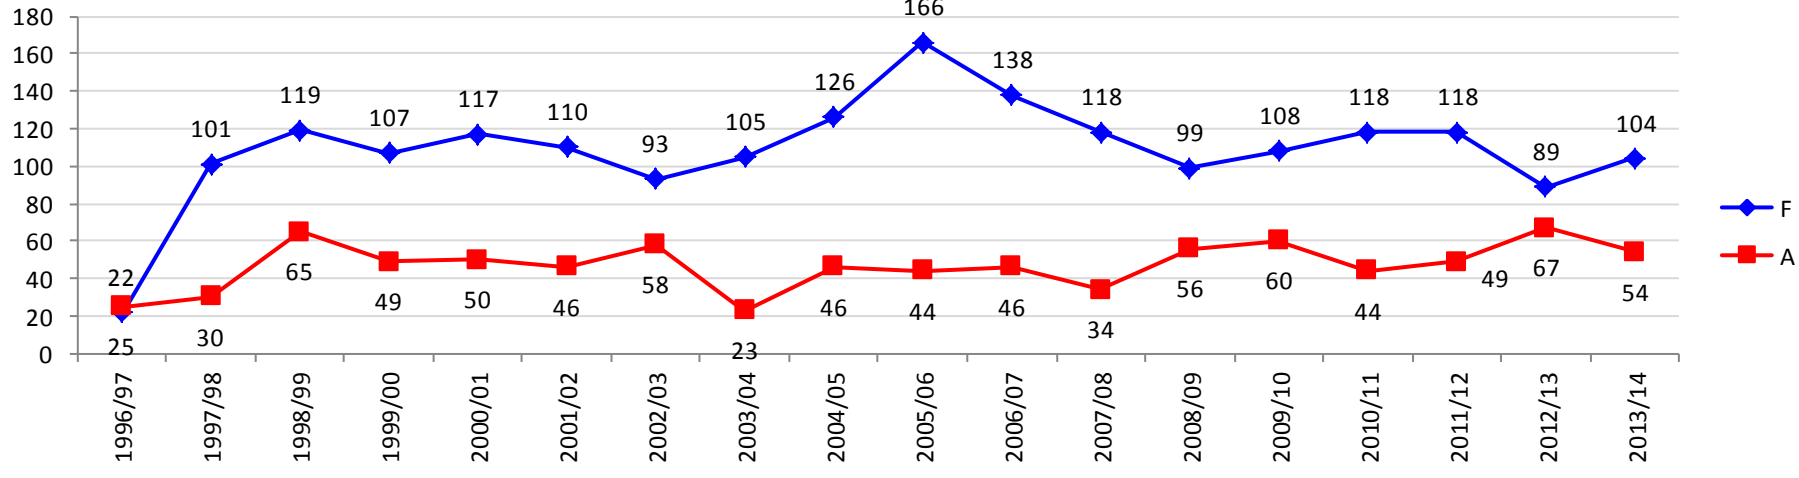

DJ's record - Goals - for and against