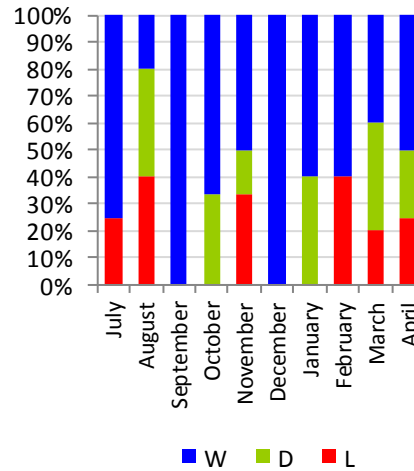

Monthly - Overall