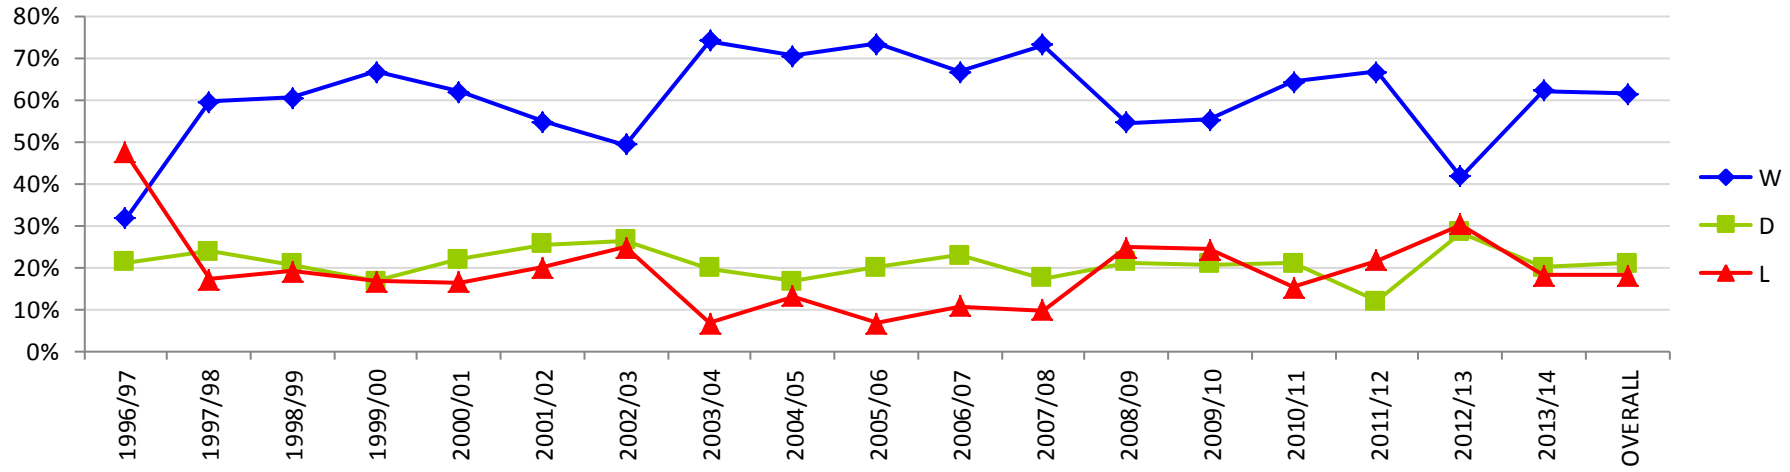

DJ's WDL record - all competitions