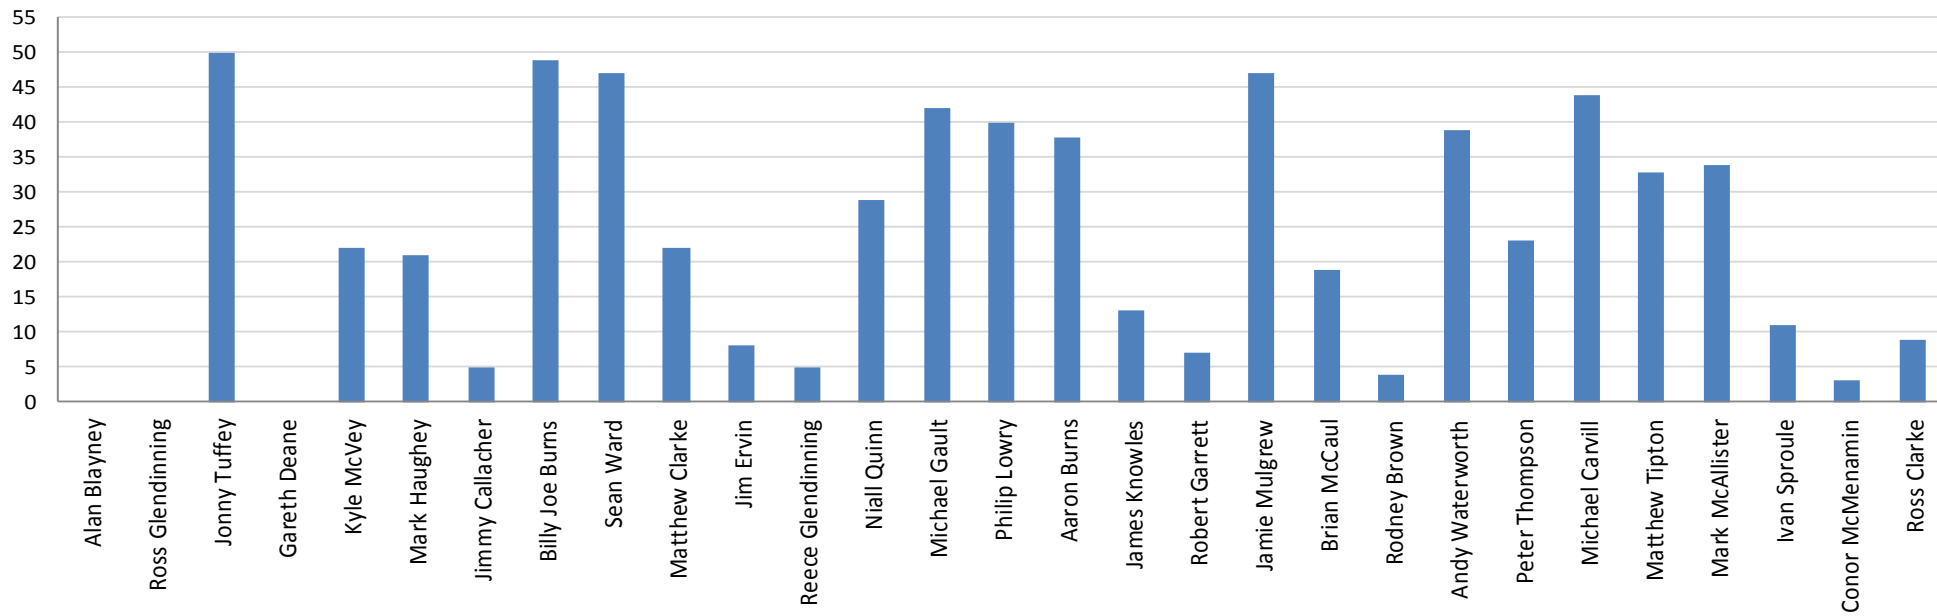

**Career appearances**

**Career goals**

Current season appearances

Current season goals

Current season disciplinary record

Percentage of Games played in (either started or as a substitute)