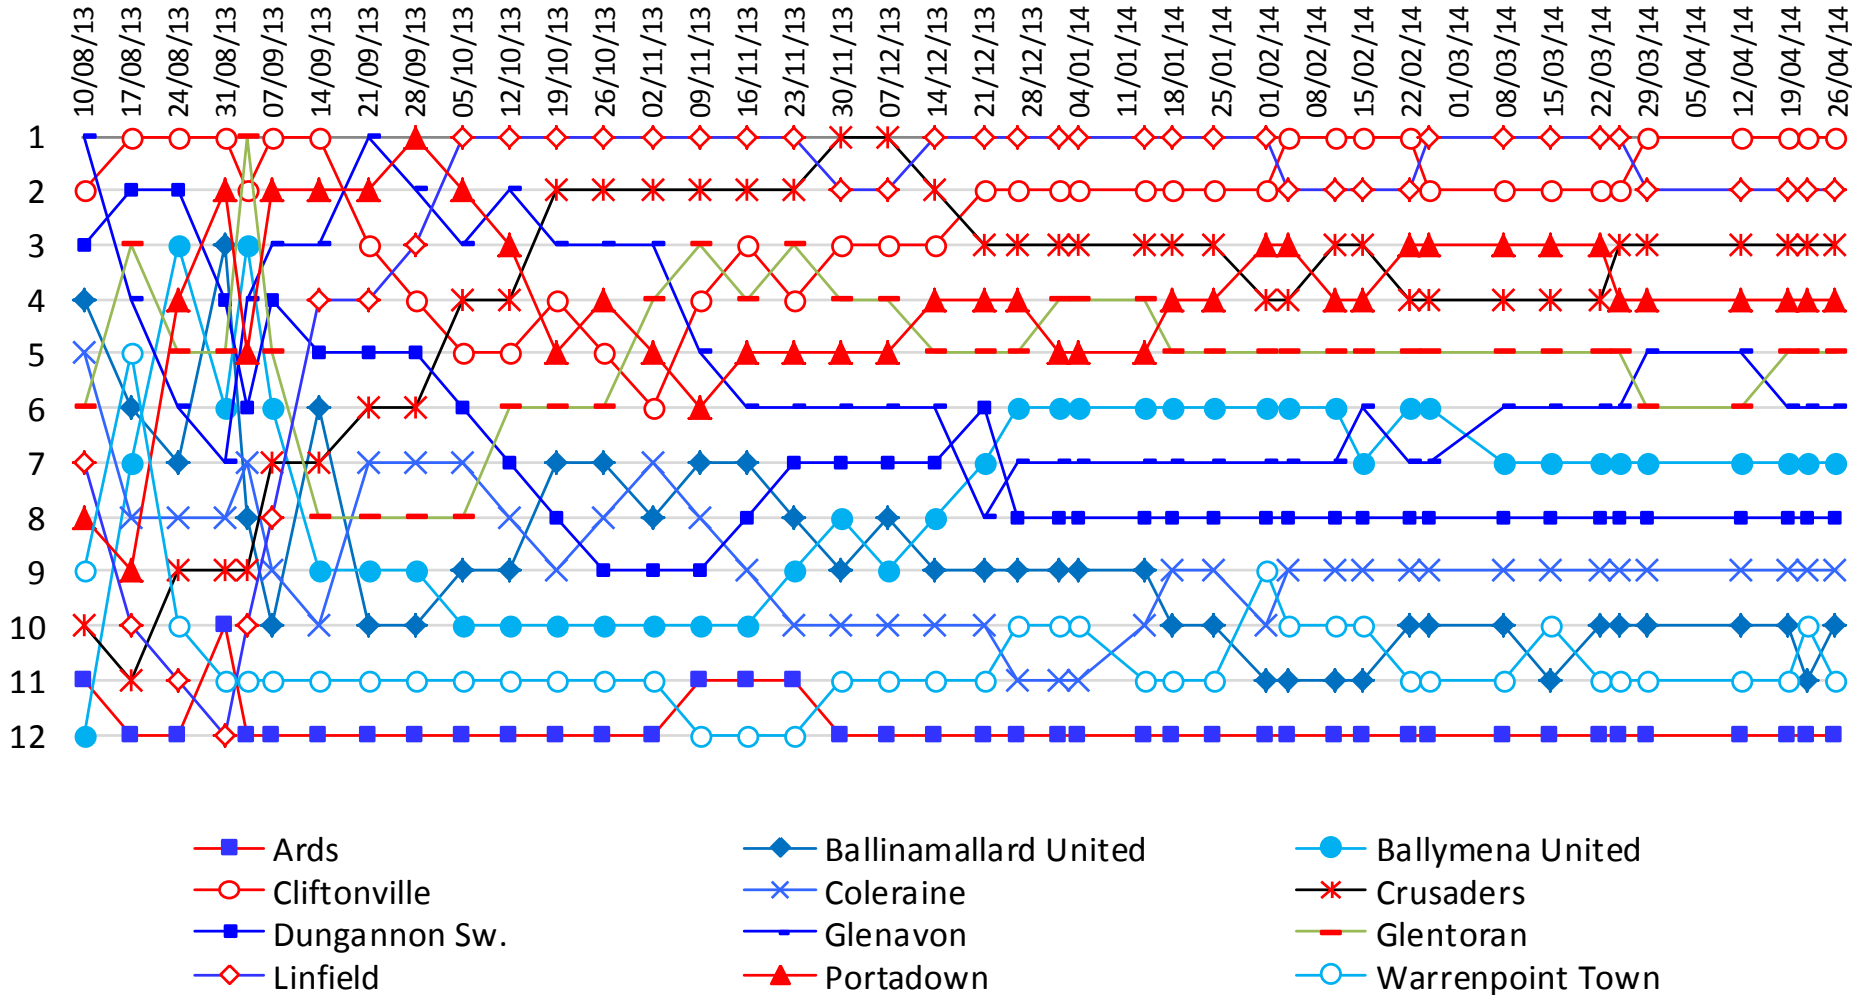

League Position

Squad No.	Name	Opponents	Comp	H/A	Result	Date
1	Alan Blayney	IF Fuglafjardur	UEL	A	0-2	03/07/2013
3	Kyle McVey	IF Fuglafjardur	UEL	H	3-0	10/07/2013
4	Michael Gault	Skoda Xanthi	UCL	A	0-1	18/07/2013
5	Mark Haughey	Skoda Xanthi	UCL	H	1-2	25/07/2013
6	Jimmy Callacher	Portadown	IL	A	1-1	10/08/2013
7	Andrew Waterworth	Cliftonville	IL	H	2-4	17/08/2013
8	Philip Lowry	Crusaders	IL	A	2-0	24/08/2013
9	Peter Thompson	Knockbreda	IBLC	H	2-0	26/08/2013
10	Michael Carvill	Glentoran	IL	H	0-0	31/08/2013
12	Billy Joe Burns	Warrenpoint Town	IL	A	0-2	03/09/2013
14	Aaron Burns	Ards	IL	A	1-3	07/09/2013
15	Sean Ward	Ballymena United	IL	H	4-1	14/09/2013
16	Matthew Clarke	Ballinamallard United	IL	A	1-2	21/09/2013
17	James Knowles	Ards	CAS	H	3-2	24/09/2013
18	Matthew Tipton	Coleraine	IL	H	1-0	28/09/2013
19	Ross Glendinning	Glenavon	IL	A	1-3	05/10/2013
20	Robert Garrett	Glentoran	IBLC	A	0-0 aet, 2-4 pens	08/10/2012
21	Jim Ervin	Dungannon Swifts	IL	H	2-0	12/10/2013
22	Jamie Mulgrew	Crusaders	IL	H	0-0	19/10/2013
23	Reese Glendinning	Ballymena	IL	A	1-4	26/10/2013
24	Brian McCaul	Cliftonville	CAS	H	4-1	29/10/2012
25	Mark McCallister	Ards	IL	H	5-2	02/11/2013
26	Ivan Sproule	Warrenpoint Town	IL	H	5-1	09/11/2013
28	Conor McMenemy	Crusaders	IBLC	H	1-1 aet, 9-10 pens	12/11/2013
31	Niall Quinn	Dungannon Swifts	IL	A	1-0	16/11/2013
32	Ross Clarke	Glenavon	IL	H	3-2	23/11/2013
33	Jonny Tuffey	Cliftonville	IL	A	3-0	30/11/2013
35	Gareth Deane	Coleraine	IL	A	2-3	07/12/2013
	Rodney Brown	Ballinamallard United	IL	H	3-0	14/12/2013
		Portadown	IL	H	3-2	21/12/2013
		Glentoran	IL	A	1-2	26/12/2013
		Warrenpoint Town	IL	A	2-3	04/01/2014
		Dergview	IC	H	5-0	11/01/2014
		Crusaders	IL	H	1-1	14/01/2014
		Ballymena United	IL	A	1-2	18/01/2014
		Ards	IL	H	3-3	24/01/2014
		Cliftonville	IL	A	1-0	01/02/2014
		Ballymena United	IC	H	1-2	08/02/2014
		Ballinamallard United	IL	H	6-0	15/02/2014
		Glentoran	IL	A	0-1	21/02/2014
		Glenavon	IL	H	2-1	24/02/2013
		Crusaders	CAS	N	0-0 aet, 4-1 pens	04/03/2014
		Portadown	IL	A	1-2	08/03/2014
		Dungannon Swifts	IL	H	3-0	15/03/2014
		Coleraine	IL	A	0-0	22/03/2014
		Cliftonville	IL	H	1-3	29/03/2014
		Crusaders	IL	A	2-3	12/04/2014
		Portadown	IL	H	1-1	19/04/2014
		Glentoran	IL	H	0-2	22/04/2014
		Glenavon	IL	A	2-5	26/04/2014
Key	Starting XI