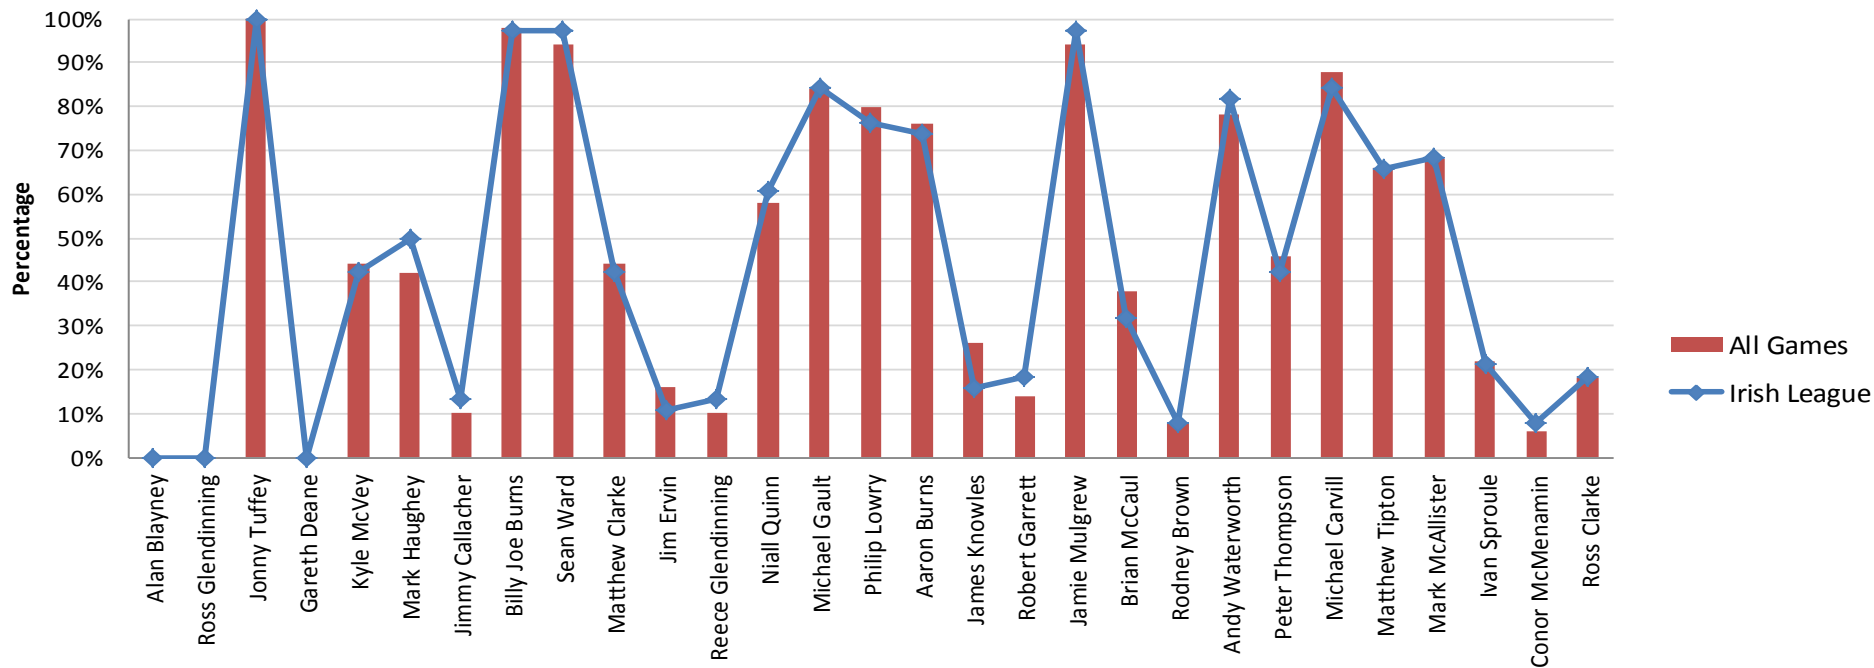

**Career appearances**

**Career goals**

Current season appearances

Current season goals

Current season disciplinary record

Percentage of Games played in (either started or as a substitute)