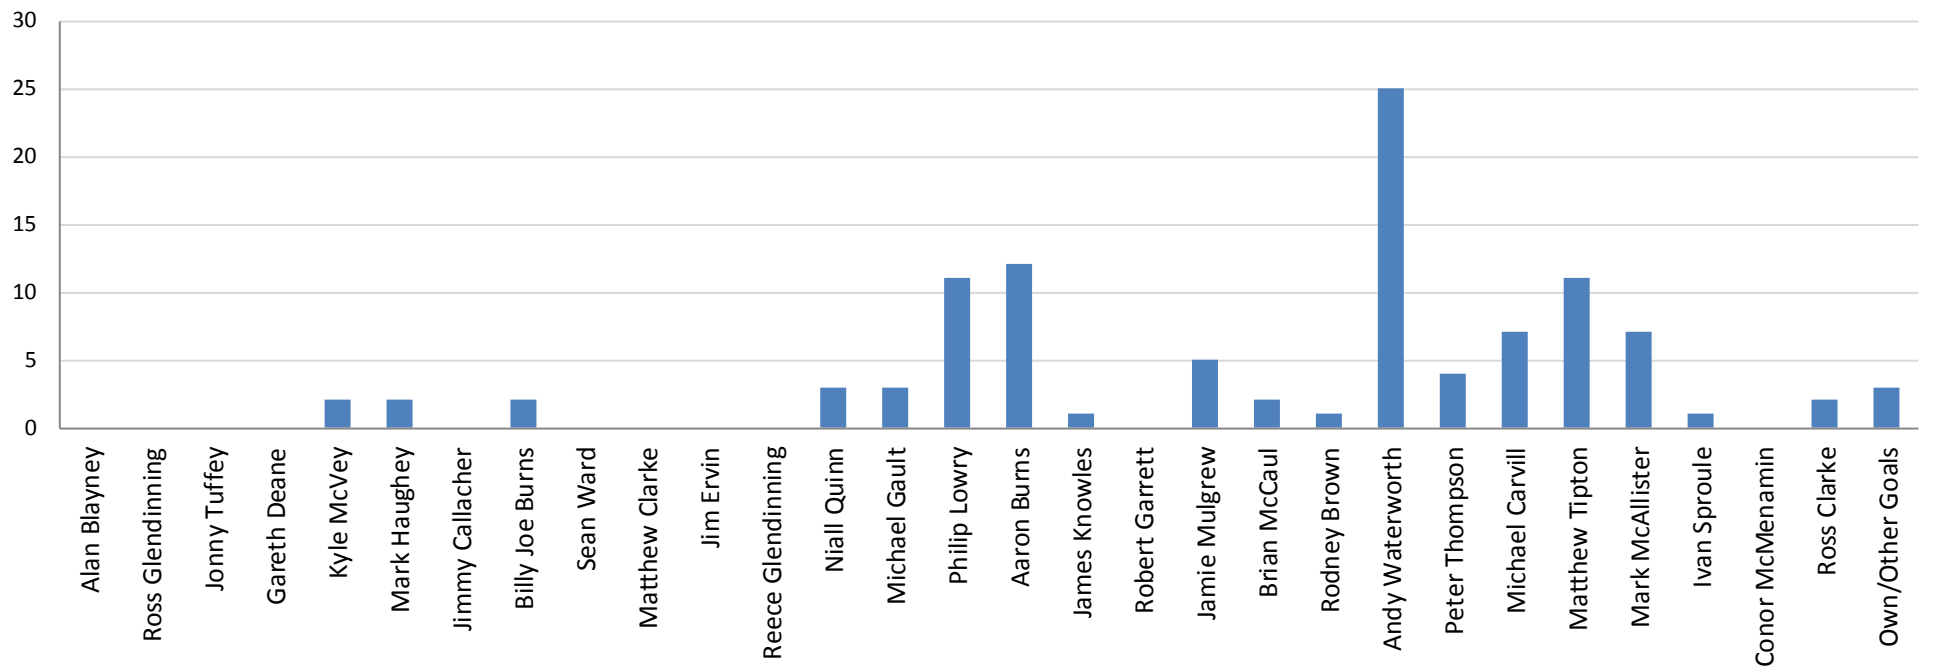

**Career appearances**

**Career goals**

Current season appearances

Current season goals

Current season disciplinary record

Percentage of Games played in (either started or as a substitute)