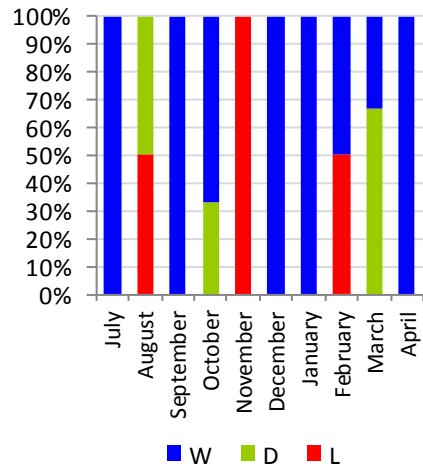

Monthly - Away