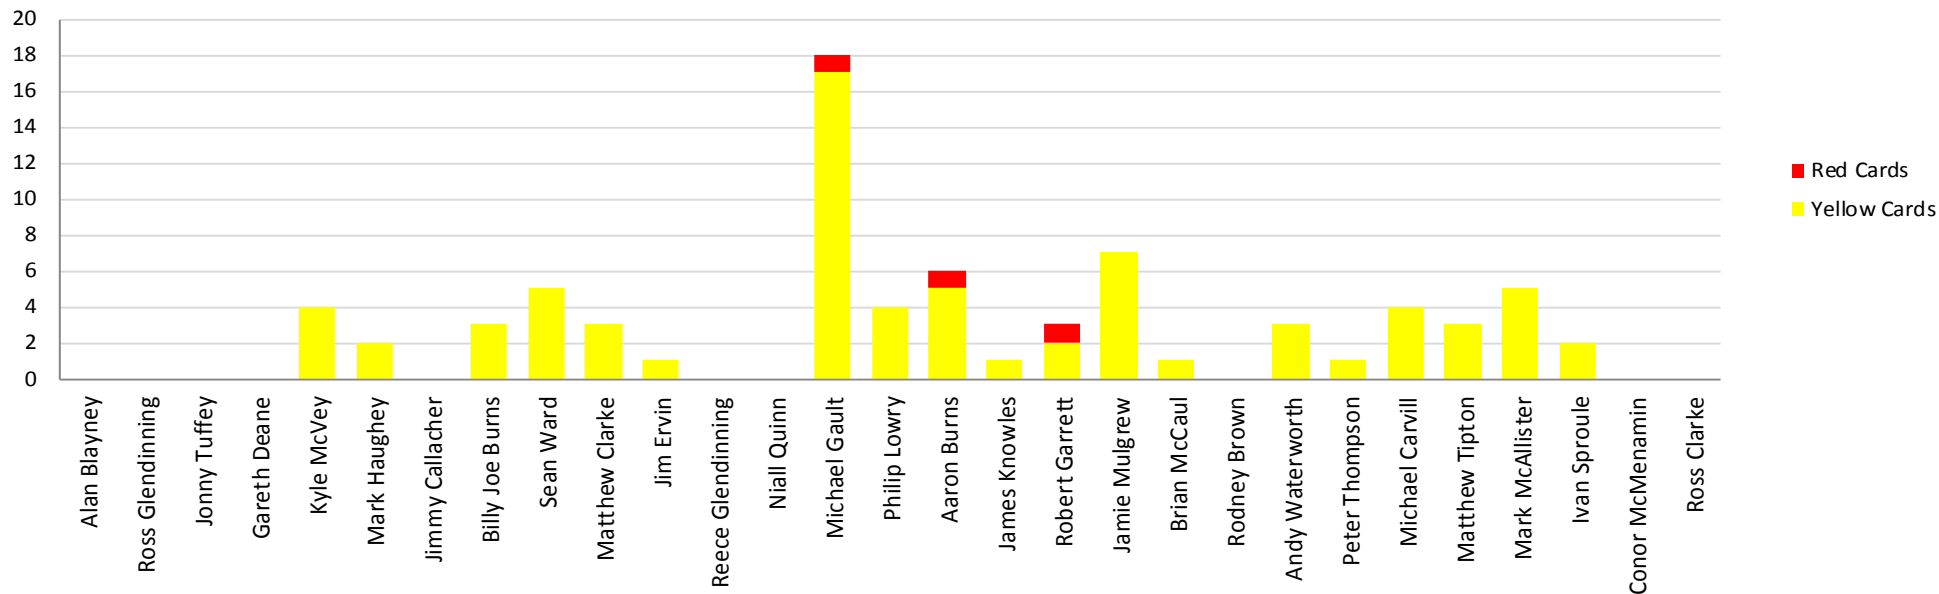

**Career appearances**

**Career goals**

Current season appearances

Current season goals

Current season disciplinary record

Percentage of Games played in (either started or as a substitute)