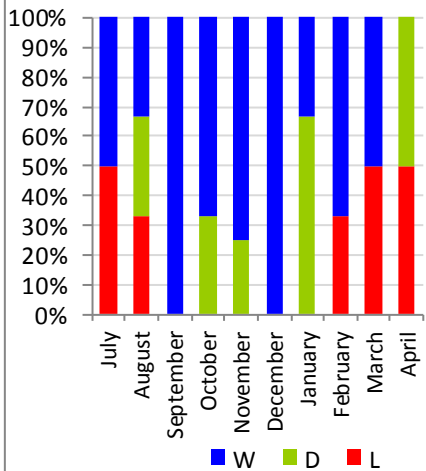

Monthly Performance

Month	HOME						AWAY/N						TOTAL						
	P	W	D	L	F	A	P	W	D	L	F	A	P	W	D	L	F	A	
July	2	1		1	4	2	2	2			3		4	3		1	7	2	
August	3	1	1	1	4	4	2		1	1	1	3	5	1	2	2	5	7	
September	3	3			8	3	3	3			7	2	6	6			15	5	
October	3	2	1		6	1	3	2	1		7	2	6	4	2		13	3	
November	4	3	1		14	6	2			2		4	6	3	1	2	14	10	
December	2	2			6	2	2	2			5	3	4	4			11	5	
January	3	1	2		9	4	2	2			5	3	5	3	2		14	7	
February	3	2		1	9	3	2	1		1	1	1	5	3		2	10	4	
March	2	1		1	4	3	3	1	2		2	1	5	2	2	1	6	4	
April	2		1	1	1	3	2	2			8	4	4	2	1	1	9	7	
TOTAL	27	16	6	5	65	31	23	15	4	4	39	23	50	31	10	9	104	54	
Updated:	28-Apr																		

Monthly - Home