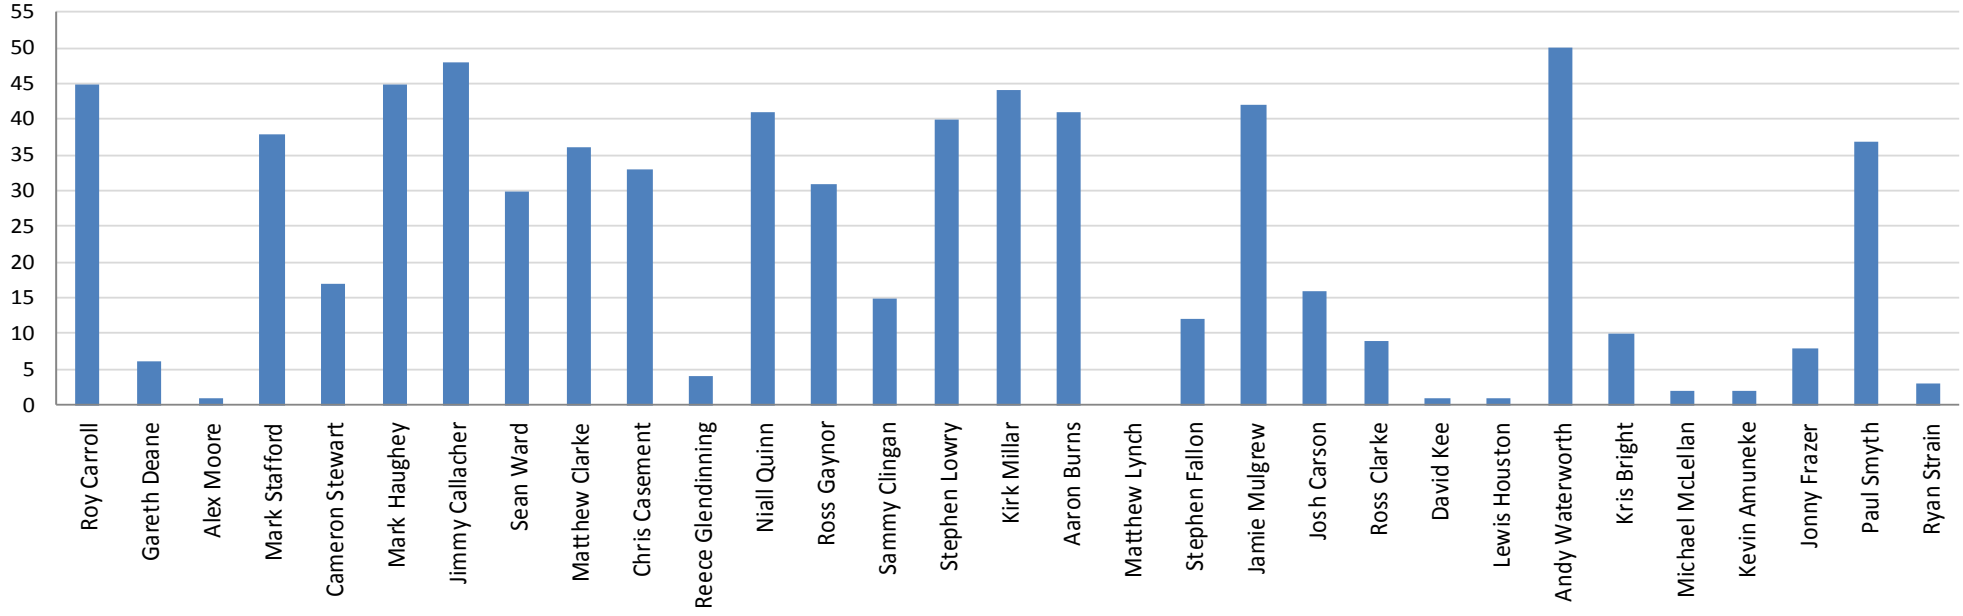

PLAYERS - Summary

Name	Pos	No.	CAREER TOTALS Inc. 2015/16			PREVIOUS SEASONS			CURRENT SEASON TOTALS						
			A	I.S.	G	A	I.S.	G	A	I.S.	G	Ass	YC	RC	
Roy Carroll	GK	1	45						45					1	
Gareth Deane	GK	35	15			9			6						
Alex Moore	GK		1						1						
Mark Stafford	CB	2	60	3	12	22		5	38	3	7	2	5		
Cameron Stewart	RB	3	17	8	4				17	8	4	1	2		
Mark Haughey	CB	5	140	1	18	95		10	45	1	8	6	3		
Jimmy Callacher	CB	6	125	15	15	77	14	7	48	1	8	3	5	1	
Sean Ward	RB	15	151	16	4	121	6	3	30	10	1	1	3		
Matthew Clarke	LB	16	126	5	6	90	4	4	36	1	2	6	6	1	
Chris Casement	RB	18	101	20	3	68	13	3	33	7		4	3		
Reece Glendinning	RB	23	58	13	3	54	13	2	4		1		1		
Niall Quinn	LB	31	154	19	8	113	16	6	41	3	2	12	1		
Ross Gaynor	LB	34	48	12	11	17	2	7	31	10	4	11	4	1	
Sammy Clingan	CM	4	15		1				15		1		1		
Stephen Lowry	CM	8	114	11	22	74	9	9	40	2	13	10	5	1	
Kirk Millar	MF	12	116	44	12	72	27	7	44	17	5	13	5		
Aaron Burns	LM	14	251	63	86	210	45	71	41	18	15	6	6		
Matthew Lynch	CM	17													
Stephen Fallon	CM	20	21	13	2	9	7	1	12	6	1	1			
Jamie Mulgrew	CM	22	474	55	43	432	55	40	42		3	7	7	1	
Josh Carson	W	24	16	11	2				16	11	2	2			
Ross Clarke	W	32	74	40	6	65	34	6	9	6		1	1		
David Kee	CM		32	12	4	31	11	4	1	1					
Lewis Houston	CM		1	1					1	1					
Andy Waterworth	CF	7	182	8	109	132	6	79	50	2	30	10	3		
Kris Bright	CF	9	10	8					10	8		1			
Michael McLellan	CF	10	14	11	1	12	9	1	2	2					
Kevin Amuneke	CF	21	2	2					2	2					
Jonny Frazer	CF	27	14	9		6	5		8	4			1		
Paul Smyth	CF	38	63	12	16	26	3	5	37	9	11	13	6		
Ryan Strain	CF		3	3					3	3					
Own/Other Goals											2				
SQUAD TOTALS			2,445	417	388	1,737	281	270	708	136	120	110	69	5	

Updated On: 08/05/2017

Career appearances

Career goals

Current season appearances

Current season goals

Current season disciplinary record

Percentage of Games played in (either started or as a substitute)

Monthly Performance