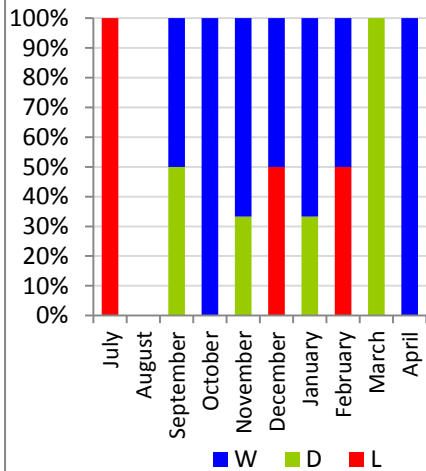

Monthly Performance

Month	HOME						AWAY/N						TOTAL					
	P	W	D	L	F	A	P	W	D	L	F	A	P	W	D	L	F	A
June	1			1		1							1			1		1
July							1		1		1	1	1		1		1	1
August	4	2	2		11	2	2	1	1		2	1	6	3	3		13	3
September	3	3			12	1	1	1			2		4	4			14	1
October	3	2	1		7		5	1	1	3	5	10	8	3	2	3	12	10
November	2	1		1	7	3	4	3	1		15	3	6	4	1	1	22	6
December	3	2	1		6	2	2	2			4	1	5	4	1		10	3
January	2	1		1	2	1	3	3			8	3	5	4		1	10	4
February	1		1		1	1	4	4			8	1	5	4	1		9	2
March	2	2			7	1	2	2			4	1	4	4			11	2
April	2	2			4		4	4			11	2	6	6			15	2
TOTAL	21	13	5	3	53	12	24	17	4	3	49	21	45	30	9	6	102	33
Updated:	08-May																	

Monthly - Home