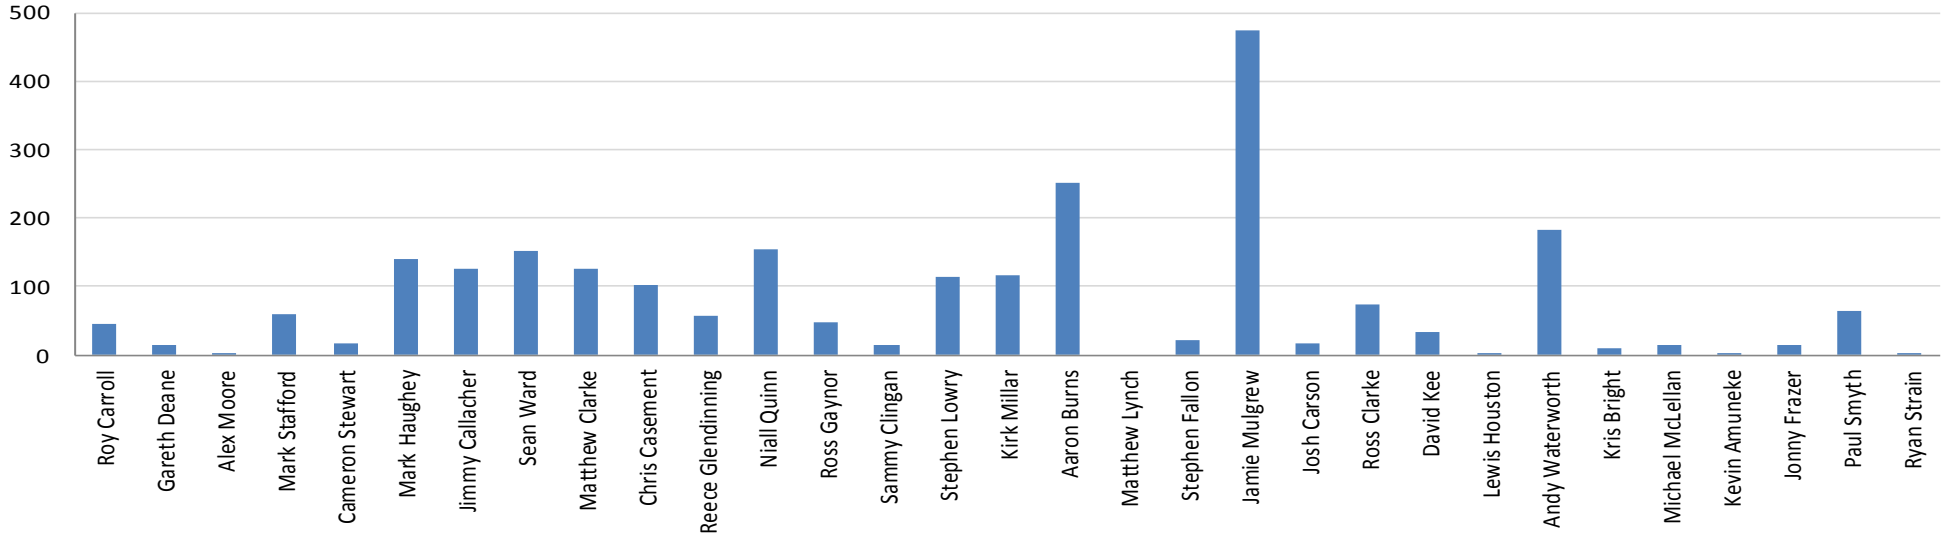

Career appearances