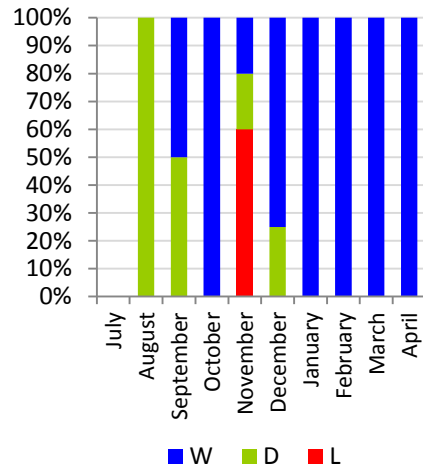

Monthly - Away