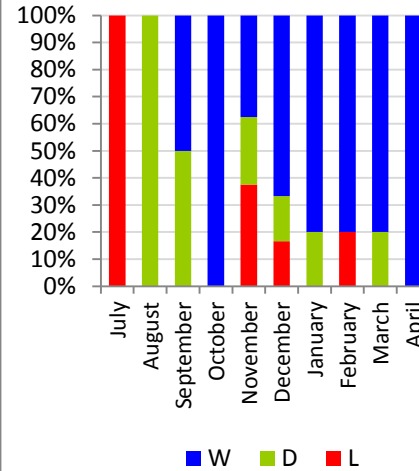

Monthly - Overall