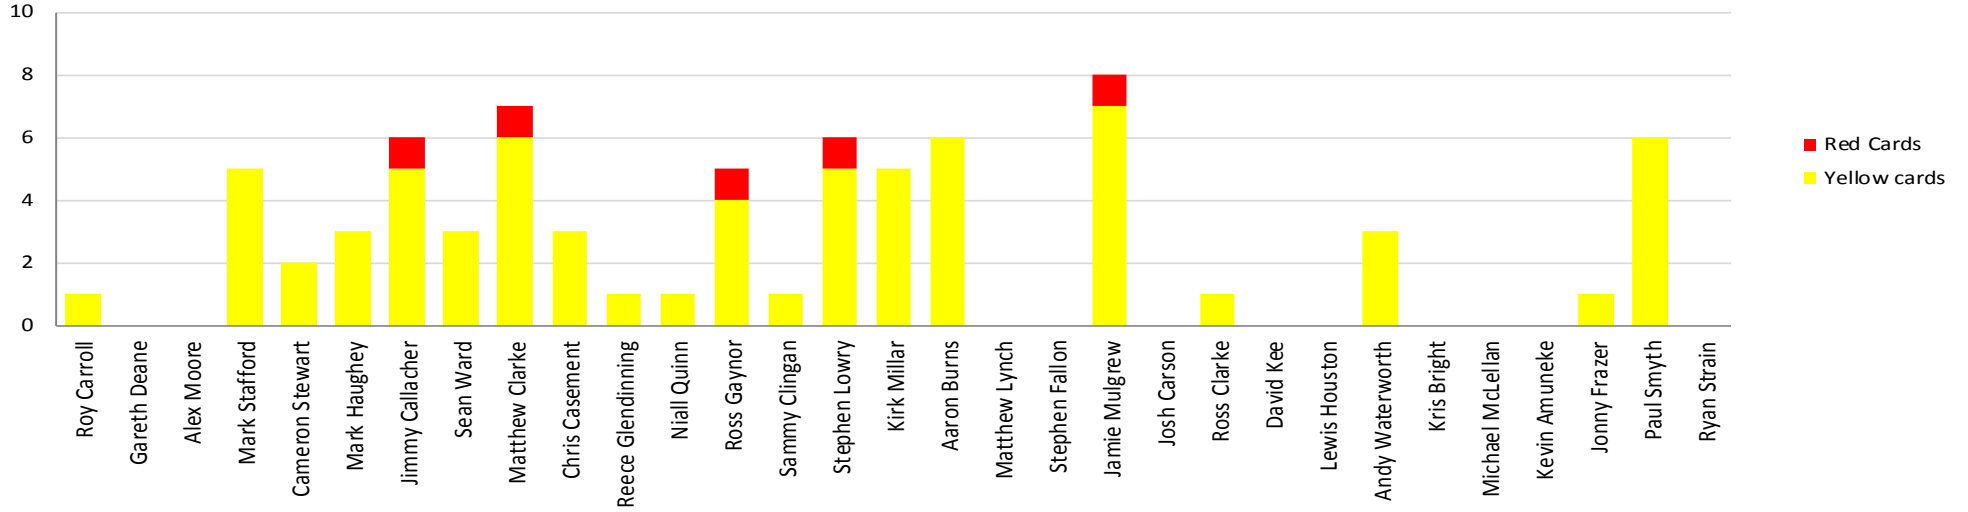

PLAYERS - Summary

Name	Pos	No.	CAREER TOTALS Inc. 2015/16			PREVIOUS SEASONS			CURRENT SEASON TOTALS						
			A	I.S.	G	A	I.S.	G	A	I.S.	G	Ass	YC	RC	
Roy Carroll	GK	1	45						45					1	
Gareth Deane	GK	35	15			9			6						
Alex Moore	GK		1						1						
Mark Stafford	CB	2	60	3	12	22		5	38	3	7	2	5		
Cameron Stewart	RB	3	17	8	4				17	8	4	1	2		
Mark Haughey	CB	5	140	1	18	95		10	45	1	8	6	3		
Jimmy Callacher	CB	6	125	15	15	77	14	7	48	1	8	3	5	1	
Sean Ward	RB	15	151	16	4	121	6	3	30	10	1	1	3		
Matthew Clarke	LB	16	126	5	6	90	4	4	36	1	2	6	6	1	
Chris Casement	RB	18	101	20	3	68	13	3	33	7		4	3		
Reece Glendinning	RB	23	58	13	3	54	13	2	4		1		1		
Niall Quinn	LB	31	154	19	8	113	16	6	41	3	2	12	1		
Ross Gaynor	LB	34	48	12	11	17	2	7	31	10	4	11	4	1	
Sammy Clingan	CM	4	15		1				15		1		1		
Stephen Lowry	CM	8	114	11	22	74	9	9	40	2	13	10	5	1	
Kirk Millar	MF	12	116	44	12	72	27	7	44	17	5	13	5		
Aaron Burns	LM	14	251	63	86	210	45	71	41	18	15	6	6		
Matthew Lynch	CM	17													
Stephen Fallon	CM	20	21	13	2	9	7	1	12	6	1	1			
Jamie Mulgrew	CM	22	474	55	43	432	55	40	42		3	7	7	1	
Josh Carson	W	24	16	11	2				16	11	2	2			
Ross Clarke	W	32	74	40	6	65	34	6	9	6		1	1		
David Kee	CM		32	12	4	31	11	4	1	1					
Lewis Houston	CM		1	1					1	1					
Andy Waterworth	CF	7	182	8	109	132	6	79	50	2	30	10	3		
Kris Bright	CF	9	10	8					10	8		1			
Michael McLellan	CF	10	14	11	1	12	9	1	2	2					
Kevin Amuneke	CF	21	2	2					2	2					
Jonny Frazer	CF	27	14	9		6	5		8	4			1		
Paul Smyth	CF	38	63	12	16	26	3	5	37	9	11	13	6		
Ryan Strain	CF		3	3					3	3					
Own/Other Goals											2				
SQUAD TOTALS			2,445	417	388	1,737	281	270	708	136	120	110	69	5	

Updated On: 08/05/2017

Career appearances

Career goals

Current season appearances

Current season goals

Current season disciplinary record

Percentage of Games played in (either started or as a substitute)

Monthly Performance