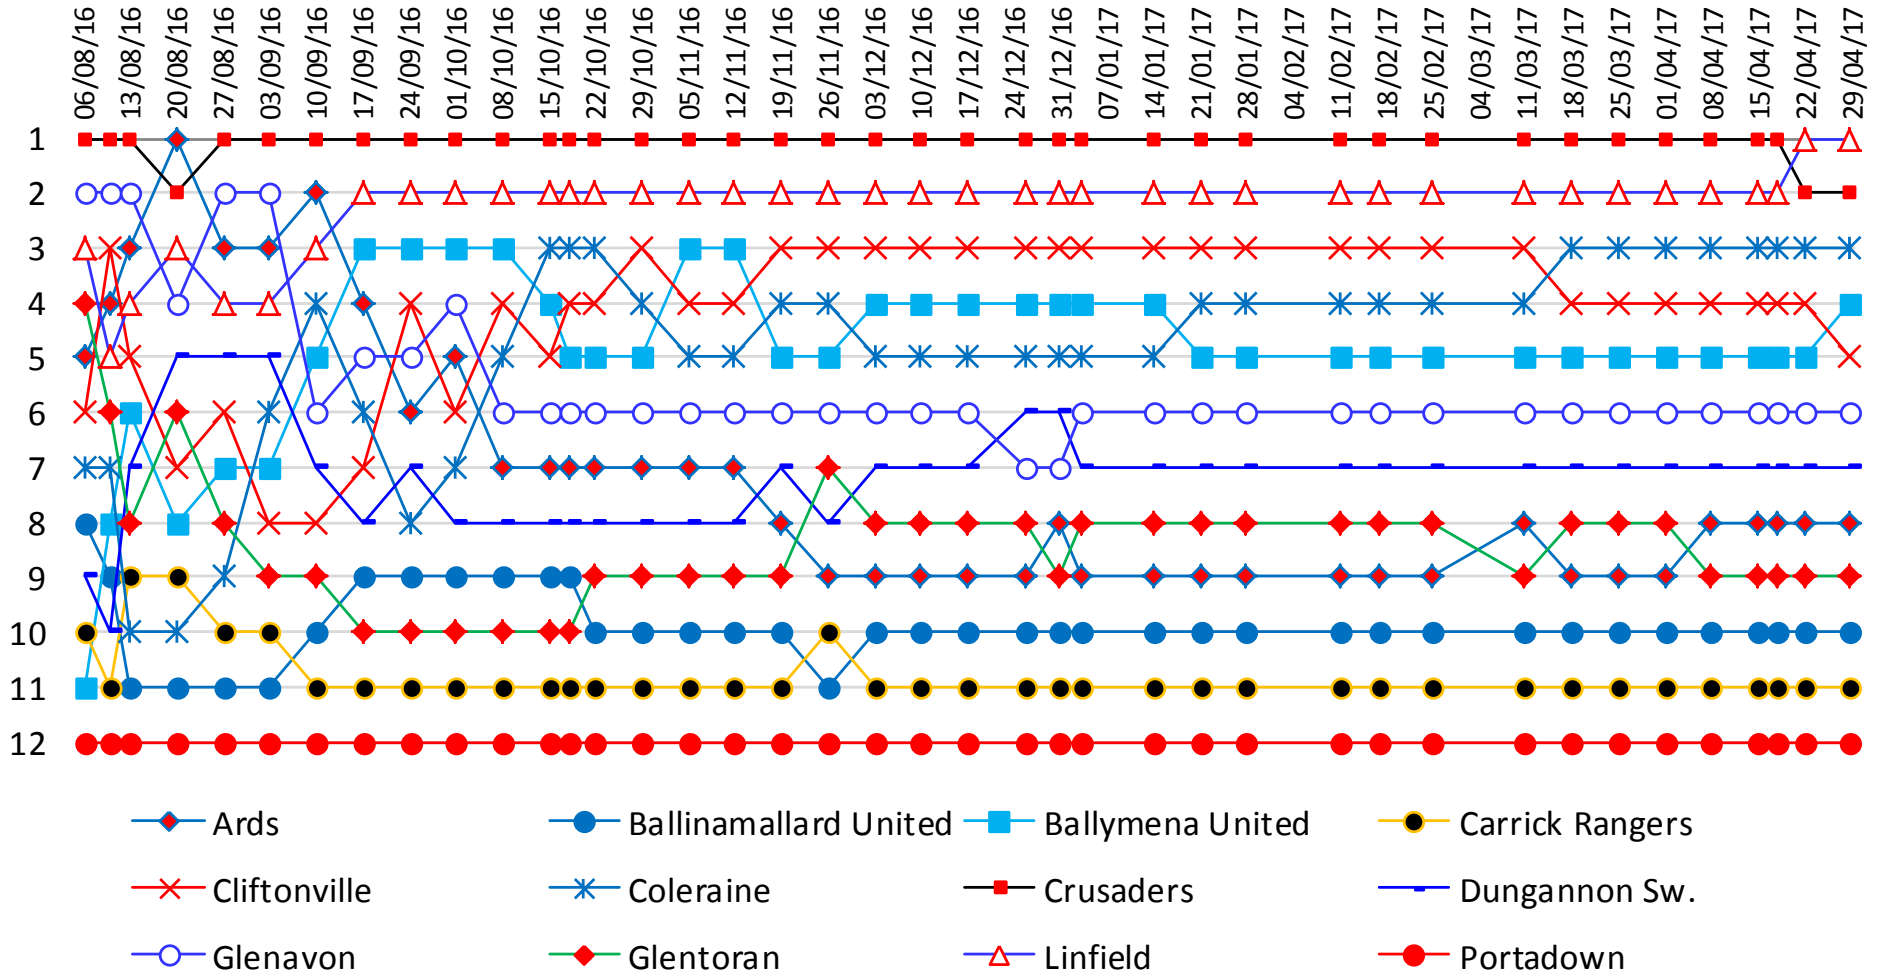

Linfield Statistics 2016/17 Season

LEAGUE TABLE

TEAM	P	W	D	L	F	A	GD	PTS
Linfield [C]	38	27	8	3	87	24	63	89
Crusaders	38	27	6	5	83	36	47	87
Coleraine	38	18	11	9	56	42	14	65
Ballymena United	38	18	5	15	75	73	2	59
Cliftonville	38	17	7	14	55	50	5	58
Glenavon	38	13	13	12	55	55	0	52
Dungannon Swifts	38	14	10	14	67	59	8	52
Ards	38	13	8	17	61	70	-9	47
Glentoran	38	12	10	16	45	53	-8	46
Ballinamallard United	38	10	5	23	45	72	-27	35
Carrick Rangers	38	5	7	26	31	79	-48	22
Portadown [R]	38	7	4	27	28	75	-47	13
Updated: 08/05/2017								

LEAGUE TABLE - ANALYSIS

TEAM	P	W	D	L	F vs A	Pts
Linfield [C]	38	71%	21%	8%	3.63	78%
Crusaders	38	71%	16%	13%	2.31	76%
Coleraine	38	47%	29%	24%	1.33	57%
Ballymena United	38	47%	13%	39%	1.03	52%
Cliftonville	38	45%	18%	37%	1.10	51%
Glenavon	38	34%	34%	32%	1.00	46%
Dungannon Swifts	38	37%	26%	37%	1.14	46%
Ards	38	34%	21%	45%	0.87	41%
Glentoran	38	32%	26%	42%	0.85	40%
Ballinamallard United	38	26%	13%	61%	0.63	31%
Carrick Rangers	38	13%	18%	68%	0.39	19%
Portadown [R]	38	18%	11%	71%	0.37	11%

League Position