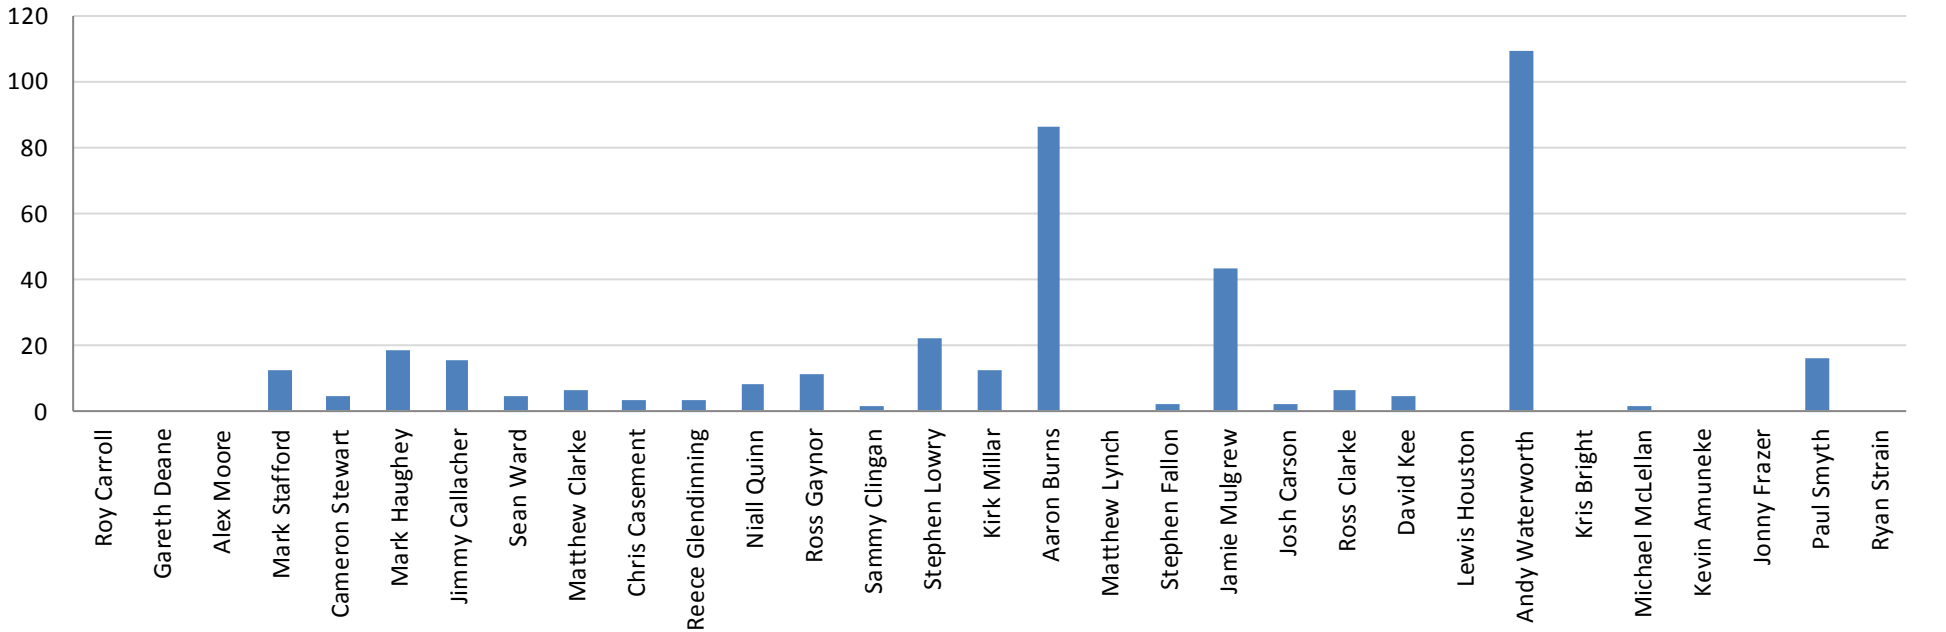

Career goals