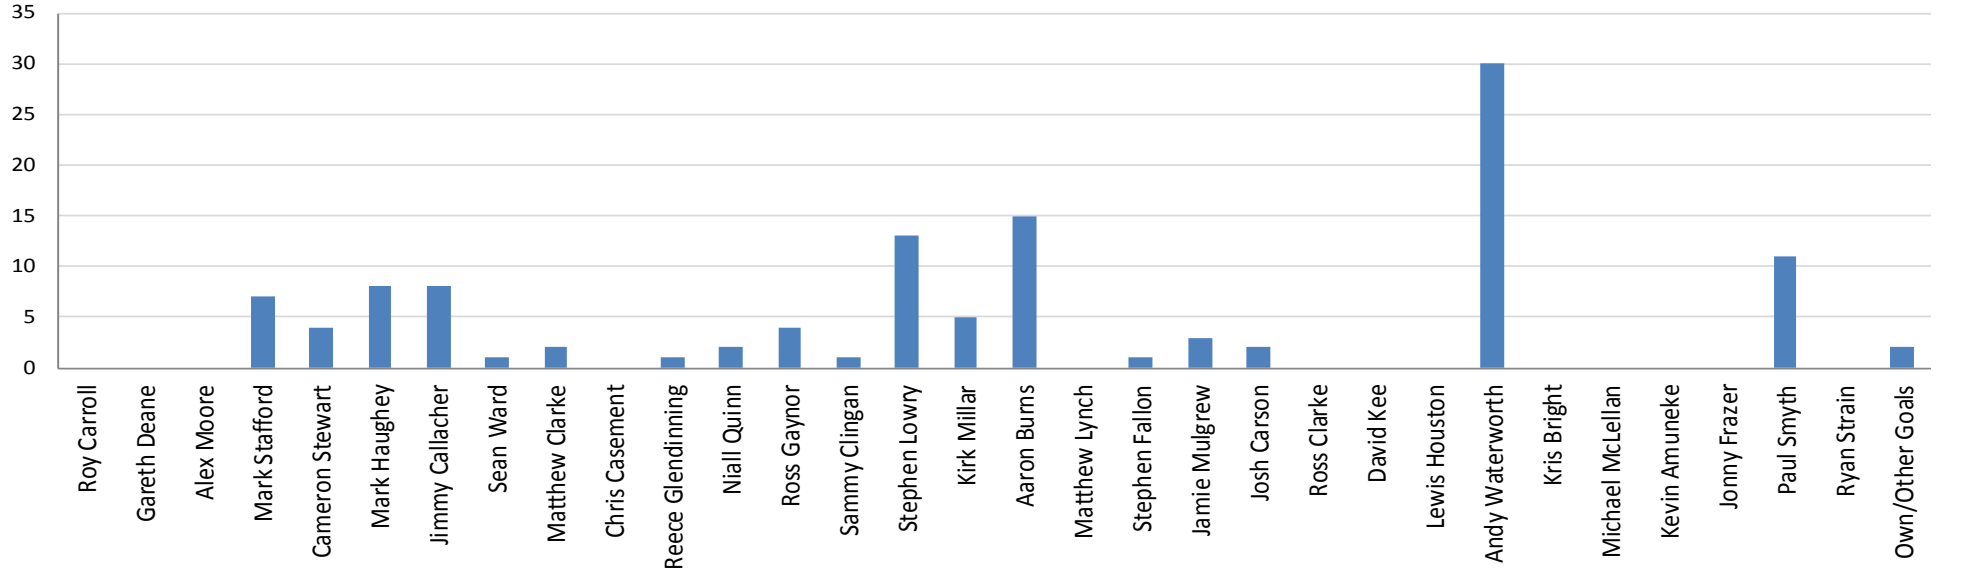

Updated On: 08/05/2017

Career appearances

Career goals

Current season appearances

Current season goals

Current season disciplinary record

Percentage of Games played in (either started or as a substitute)

Monthly Performance