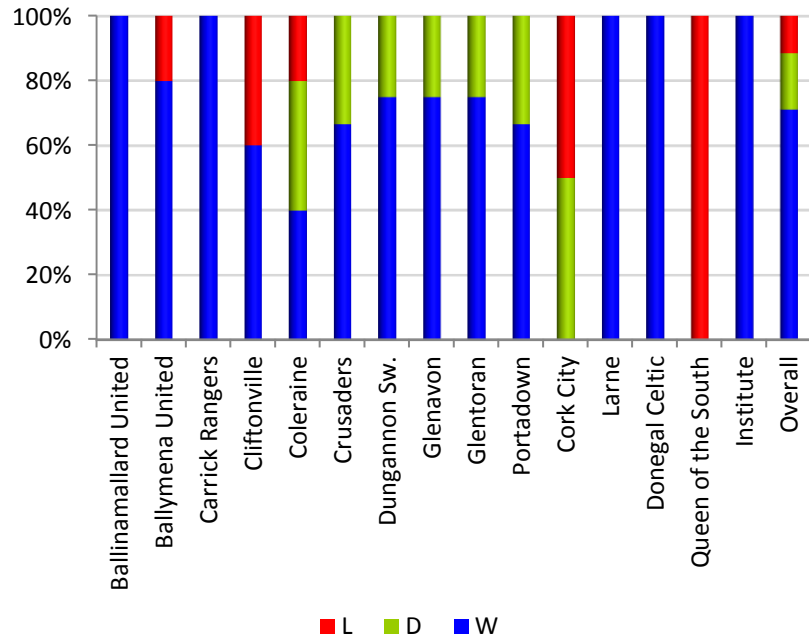

Record against each team by % of games WDL