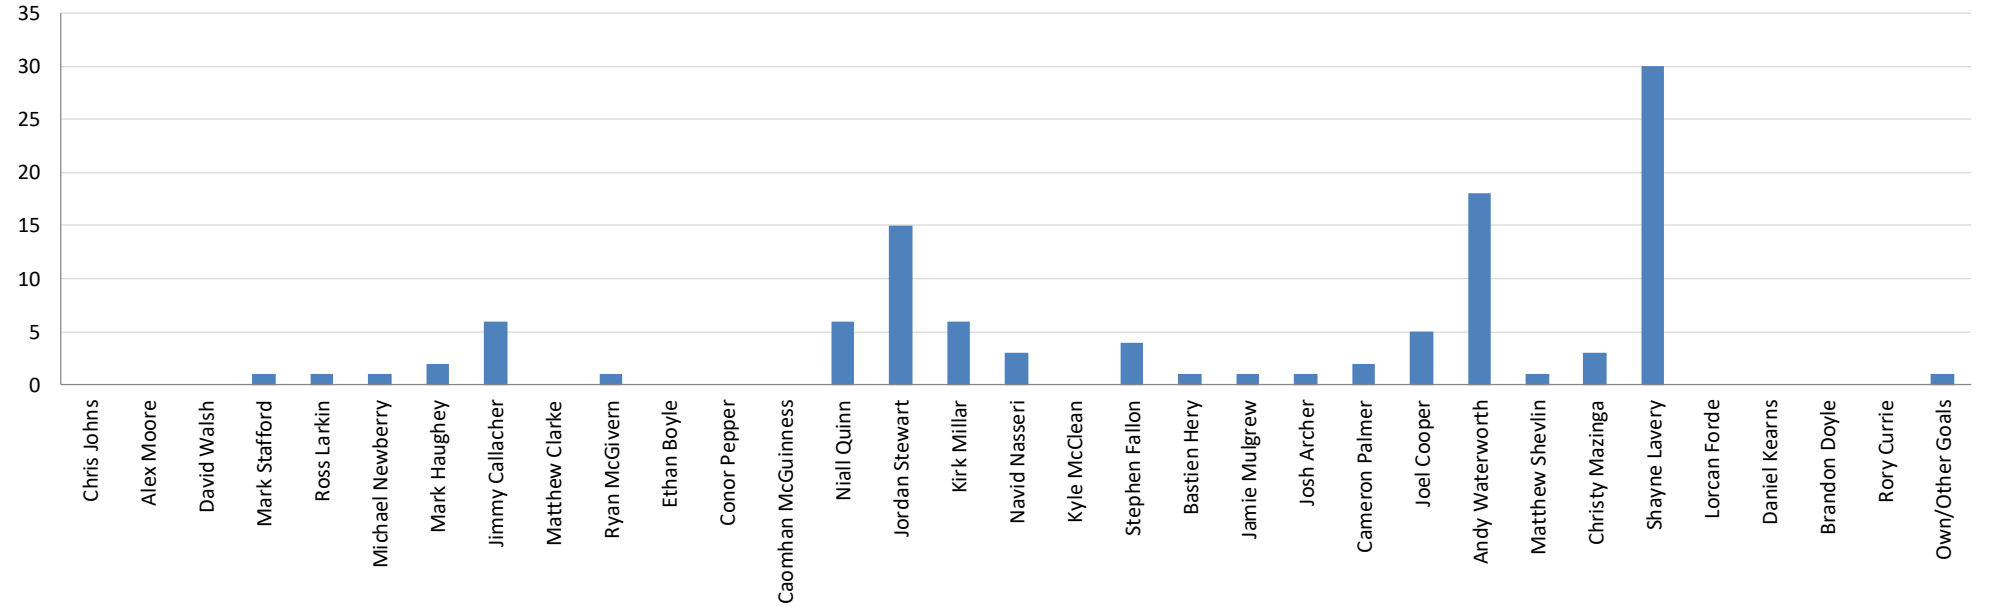

Key

Starting XI

Substitute

1 (Goals)

PLAYERS - Summary

Name	Pos	No.	CAREER TOTALS Inc. 2015/16			PREVIOUS SEASONS			CURRENT SEASON TOTALS					
			A	I.S.	G	A	I.S.	G	A	I.S.	G	Ass	YC	RC
Chris Johns	GK	1	45						45			1		
Alex Moore	GK	40	8			7			1					
David Walsh	GK		3						3					
Mark Stafford	CB	2	158	10	30	142	8	29	16	2	1	1		
Ross Larkin	CB	3	20	4	1	5	2		15	2	1	1	4	1
Michael Newberry	CB	4	8		1				8		1		1	
Mark Haughey	CB	5	232	5	30	193	2	28	39	3	2	1	3	
Jimmy Callacher	CB	6	286	16	42	240	15	36	46	1	6	2	3	
Matthew Clarke	LB	16	265	24	10	234	19	10	31	5		4	5	
Ryan McGivern	CB	23	28	4	5	22		4	6	4	1			
Ethan Boyle	RB	24	9			5			4					
Conor Pepper	RB	25	24	1					24	1		4	1	
Caomhan McGuinness	CB	26	3	2		3	2							
Niall Quinn	LB	31	312	32	23	270	30	17	42	2	6	12	2	1
Jordan Stewart	W	10	141	41	37	99	34	22	42	7	15	8	2	
Kirk Millar	MF	12	299	76	40	254	74	34	45	2	6	22	2	1
Navid Nasserri	W	15	35	12	3				35	12	3	9		
Kyle McClean	CM	18	39	6	1	15	4	1	24	2		2	5	
Stephen Fallon	CM	20	134	40	15	106	32	11	28	8	4	3	2	1
Bastien Hery	CM	21	47	13	3	36	6	2	11	7	1		2	1
Jamie Mulgrew	CM	22	629	62	46	589	58	45	40	4	1	2	2	
Josh Archer	CM	32	1	1	1				1	1	1			
Cameron Palmer	CM	35	21	5	2				21	5	2	3	3	
Joel Cooper	LW	99	106	8	26	81	5	21	25	3	5	8	2	1
Andy Waterworth	CF	7	349	58	190	307	33	172	42	25	18	7		
Matthew Shevlin	CF	8	21	18	2	17	14	1	4	4	1	1		
Christy Mazinga	CF	9	21	17	3				21	17	3	4	2	
Shayne Lavery	CF	14	77	14	47	38	8	17	39	6	30	10	9	
Lorcan Forde	CF	15	6	5		6	5							
Daniel Kearns	CF	17	48	14	3	42	11	3	6	3				
Brandon Doyle	CF	19	6	4		3	2		3	2				
Rory Currie	CF	29	5	4		5	4							
Own/Other Goals											1			
SQUAD TOTALS			3,420	525	561	2,753	397	453	667	128	109	105	50	6
Updated On:		30/05/2021												

Career appearances

Career goals

Current season appearances

Current season goals

Current season disciplinary record

Percentage of Games played in (either started or as a substitute)