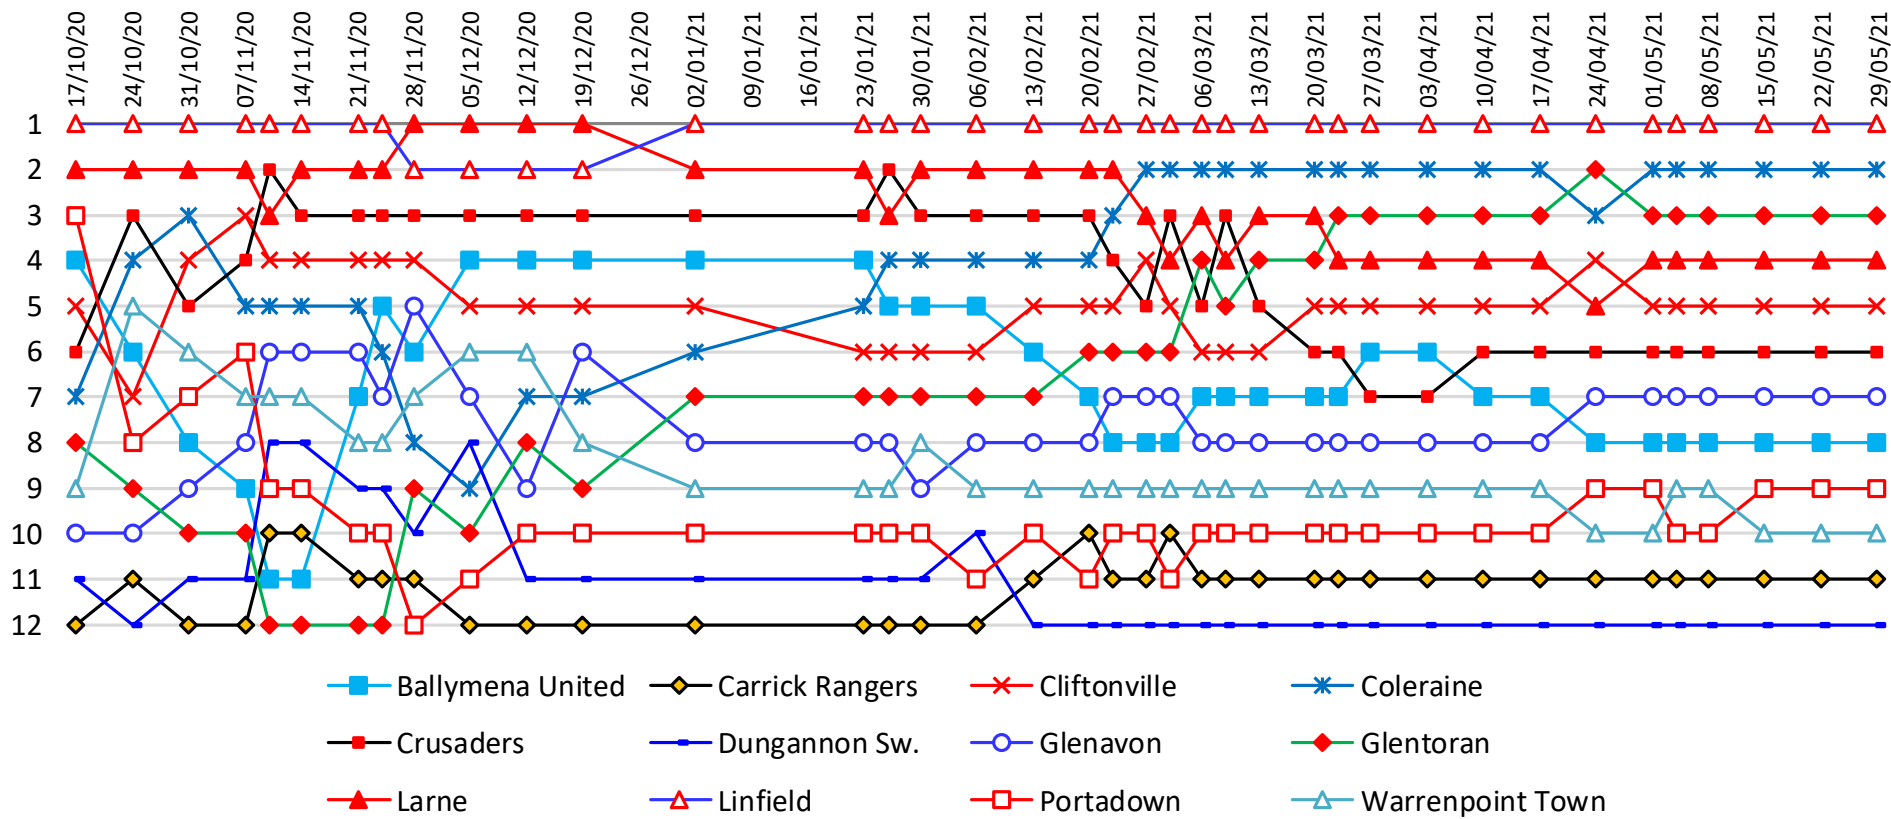

League Position

Squad No.	Name	Opponents	Comp	H/A Result	Date
1	Chris Johns	Tre Fiori FC	UCL	N 2-0	#####
2	Mark Stafford	FC Drita	UCL	N 3-0	#####
3	Ross Larkin	Legia Warsaw	UCL	A 1-0	#####
4	Michael Newberry	Floriانا FC	UEL	H 0-1	#####
5	Mark Haughey	PSNI	CAS	H 6-0	#####
6	Jimmy Callacher	Carrick Rangers	CAS	A 0-2	#####
7	Andrew Waterworth	Carrick Rangers	IL	H 5-1	#####
8	Matthew Shevlin	Ballymena United	IL	A 2-3	#####
9	Christy Mazinga	Crusaders	IL	H 2-1	#####
10	Jordan Stewart	Larne	CAS	A 4-1	#####
12	Kirk Millar	Portadown	IL	A 1-2	#####
14	Shayne Lavery	Coleraine	IL	A 0-2	#####
15	Navid Nasser	Glenavon	IL	H 2-0	#####
16	Matthew Clarke	Glenoran	IL	H 3-3	#####
17	Daniel Kearns	Warrenpoint Town	IL	A 2-1	#####
18	Kyle McClean	Cliftonville	IL	H 2-0	#####
19	Brandon Doyle	Larne	IL	A 3-1	#####
20	Stephen Fallon	Dungannon Swifts	IL	H 4-0	#####
21	Bastien Hery	Glenavon	IL	A 1-2	#####
22	Jamie Mulgrew	Warrenpoint Town	IL	H 6-0	#####
23	Ryan McGivern	Cliftonville	IL	A 4-3	#####
24	Ethan Boyle	Portadown	IL	H 3-0	#####
25	Conor Pepper	Crusaders	IL	A 1-2	#####
26	Caomhan McGuinness	Carrick Rangers	IL	A 1-1	#####
29	Rory Currie	Coleraine	IL	H 0-0	#####
31	Niall Quinn	Glenoran	IL	H 0-1	#####
32	Josh Archer	Larne	IL	H 2-1	#####
35	Cameron Palmer	Glenavon	IL	A 3-1	#####
40	Alex Moore	Cliftonville	IL	H 2-0	#####
99	Joel Cooper	Warrenpoint Town	IL	H 5-0	#####
	David Walsh	Carrick Rangers	IL	H 7-0	#####
		Dungannon Swifts	IL	H 2-0	#####
		Crusaders	IL	A 1-2	#####
		Ballymena United	IL	A 2-1	#####
		Portadown	IL	A 0-1	#####
		Dungannon Swifts	IL	A 0-2	#####
		Coleraine	IL	H 2-1	#####
		Larne	IL	A 1-1	#####
		Ballymena United	IL	H 2-1	#####
		Glenavon	IL	A 3-2	#####
		Annagh United	IC	H 2-0	#####
		Glenoran	IL	A 0-0	#####
		Crusaders	IL	H 3-1	#####
		Dungannon Swifts	IC	H 5-2	#####
		Loughall	IC	A 1-3	#####
		Larne	IL	H 1-2	#####
		Ballymena United	IC	N 3-0	#####
		Larne	IC	N 2-1	#####
		Coleraine	IL	A 1-1	#####
		Cliftonville	IL	A 0-2	#####

Key

Starting XI

Substitute

1 (Goals)