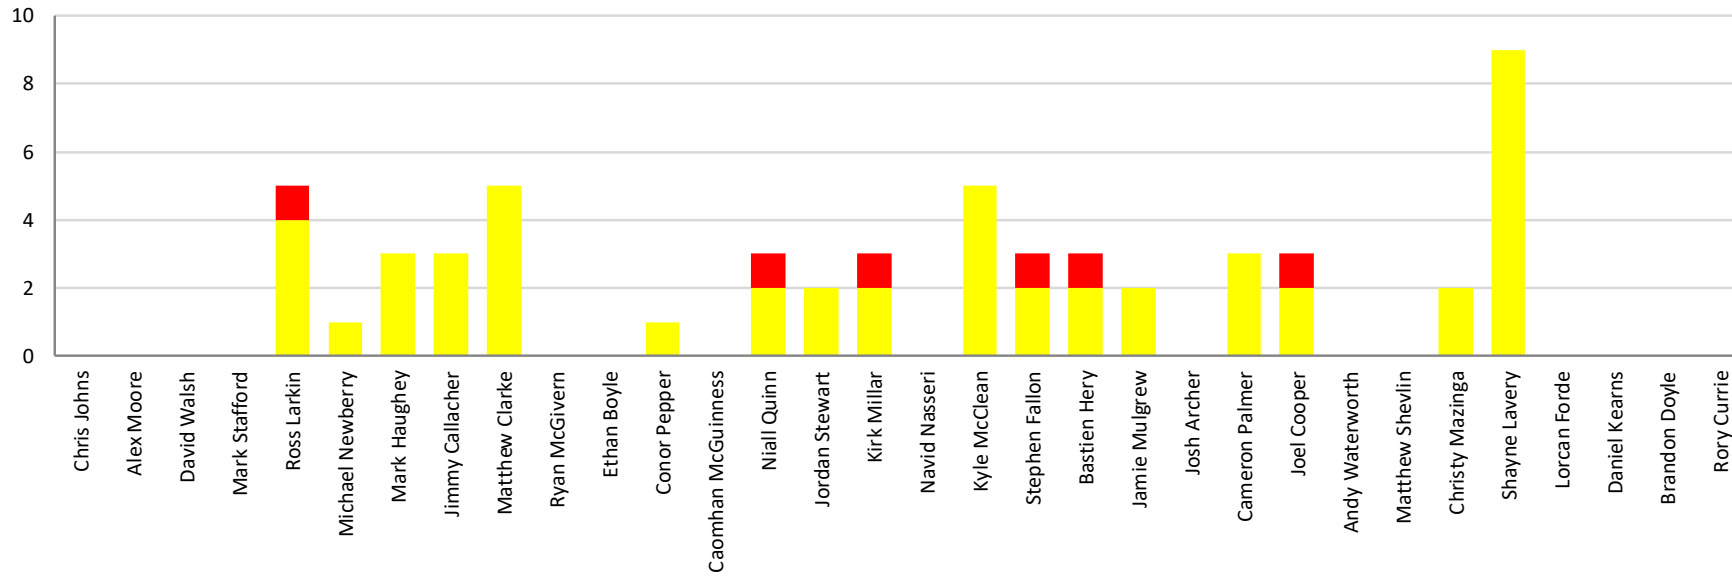

Key

Starting XI

Substitute

1 (Goals)

PLAYERS - Summary

Name	Pos	No.	CAREER TOTALS Inc. 2015/16			PREVIOUS SEASONS			CURRENT SEASON TOTALS					
			A	I.S.	G	A	I.S.	G	A	I.S.	G	Ass	YC	RC
Chris Johns	GK	1	45						45			1		
Alex Moore	GK	40	8			7			1					
David Walsh	GK		3						3					
Mark Stafford	CB	2	158	10	30	142	8	29	16	2	1	1		
Ross Larkin	CB	3	20	4	1	5	2		15	2	1	1	4	1
Michael Newberry	CB	4	8		1				8		1		1	
Mark Haughey	CB	5	232	5	30	193	2	28	39	3	2	1	3	
Jimmy Callacher	CB	6	286	16	42	240	15	36	46	1	6	2	3	
Matthew Clarke	LB	16	265	24	10	234	19	10	31	5		4	5	
Ryan McGivern	CB	23	28	4	5	22		4	6	4	1			
Ethan Boyle	RB	24	9			5			4					
Conor Pepper	RB	25	24	1					24	1		4	1	
Caomhan McGuinness	CB	26	3	2		3	2							
Niall Quinn	LB	31	312	32	23	270	30	17	42	2	6	12	2	1
Jordan Stewart	W	10	141	41	37	99	34	22	42	7	15	8	2	
Kirk Millar	MF	12	299	76	40	254	74	34	45	2	6	22	2	1
Navid Nasserri	W	15	35	12	3				35	12	3	9		
Kyle McClean	CM	18	39	6	1	15	4	1	24	2		2	5	
Stephen Fallon	CM	20	134	40	15	106	32	11	28	8	4	3	2	1
Bastien Hery	CM	21	47	13	3	36	6	2	11	7	1		2	1
Jamie Mulgrew	CM	22	629	62	46	589	58	45	40	4	1	2	2	
Josh Archer	CM	32	1	1	1				1	1	1			
Cameron Palmer	CM	35	21	5	2				21	5	2	3	3	
Joel Cooper	LW	99	106	8	26	81	5	21	25	3	5	8	2	1
Andy Waterworth	CF	7	349	58	190	307	33	172	42	25	18	7		
Matthew Shevlin	CF	8	21	18	2	17	14	1	4	4	1	1		
Christy Mazinga	CF	9	21	17	3				21	17	3	4	2	
Shayne Lavery	CF	14	77	14	47	38	8	17	39	6	30	10	9	
Lorcan Forde	CF	15	6	5		6	5							
Daniel Kearns	CF	17	48	14	3	42	11	3	6	3				
Brandon Doyle	CF	19	6	4		3	2		3	2				
Rory Currie	CF	29	5	4		5	4							
Own/Other Goals											1			
SQUAD TOTALS			3,420	525	561	2,753	397	453	667	128	109	105	50	6
Updated On:		30/05/2021												

Career appearances

Career goals

Current season appearances

Current season goals

Current season disciplinary record

Percentage of Games played in (either started or as a substitute)