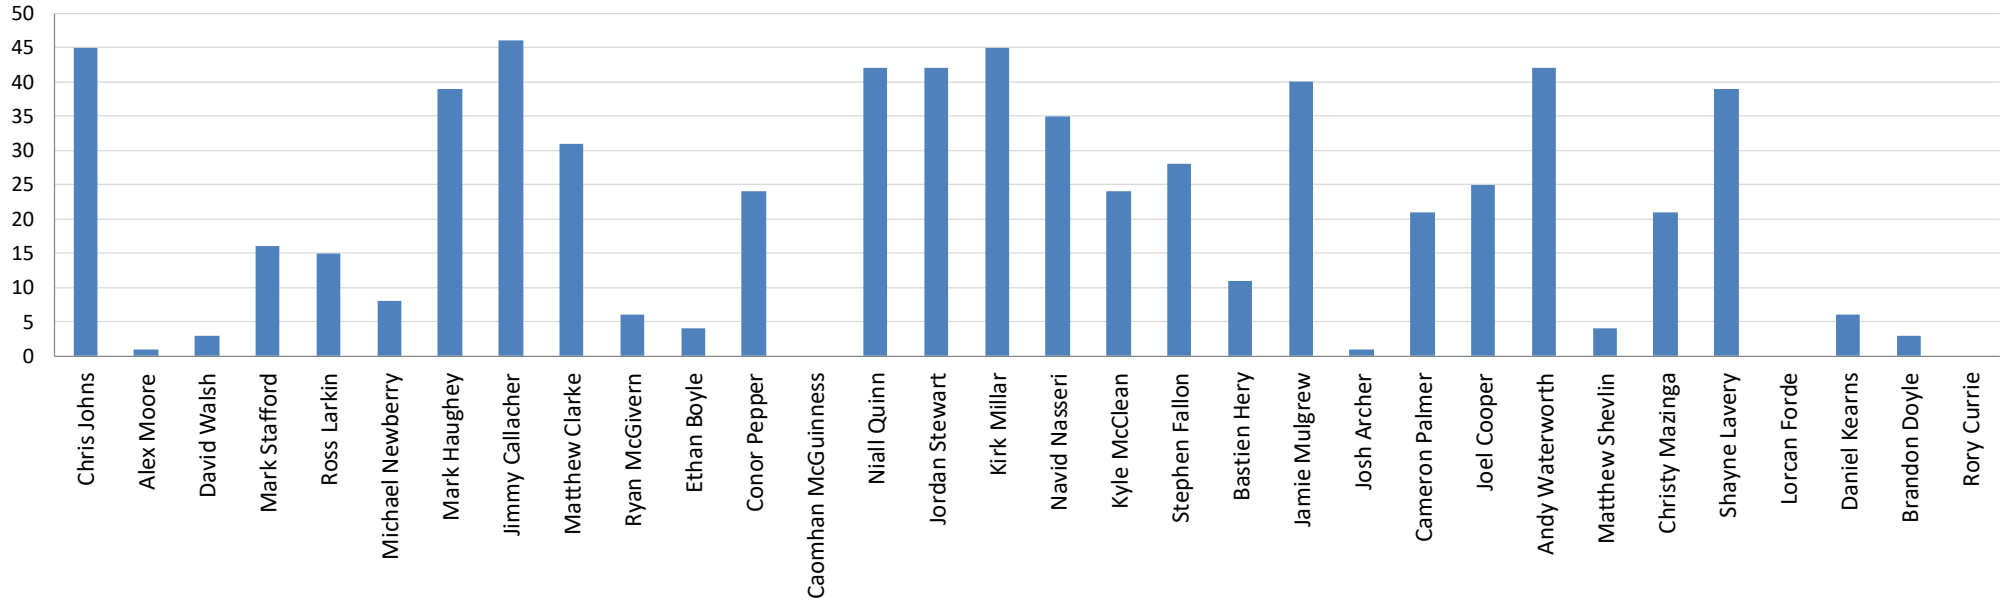

Current season appearances